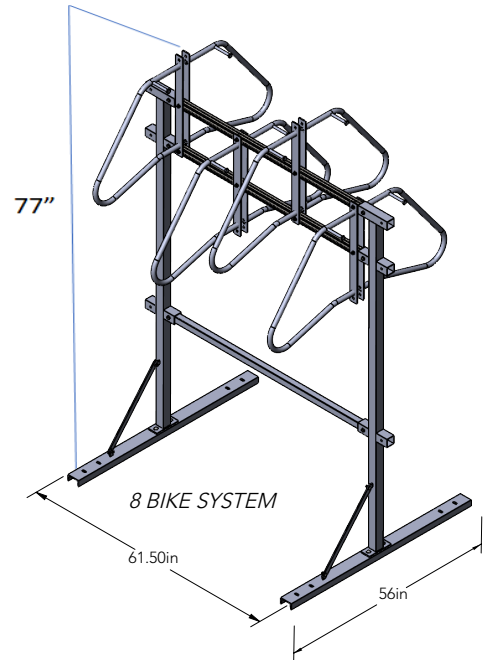

#### MATERIALS

Locking Bar: 1.00" dia. - 12GA. Wall Steel Tube  
Upright: 2"x2"x11GA Square tube.  
Feet: AISA C3 x 4.1 Galvanized Steel Channel.  
Wheel Support: 1.5"x1.5"x11GA Square tube.

#### MOUNTING

Freestanding  Anchored / Surface Mount

Unit Height to top of upper rack is 77"

Rack Quantity: \_\_\_\_\_

Approved Date: \_\_\_\_\_

Approved Signature: \_\_\_\_\_