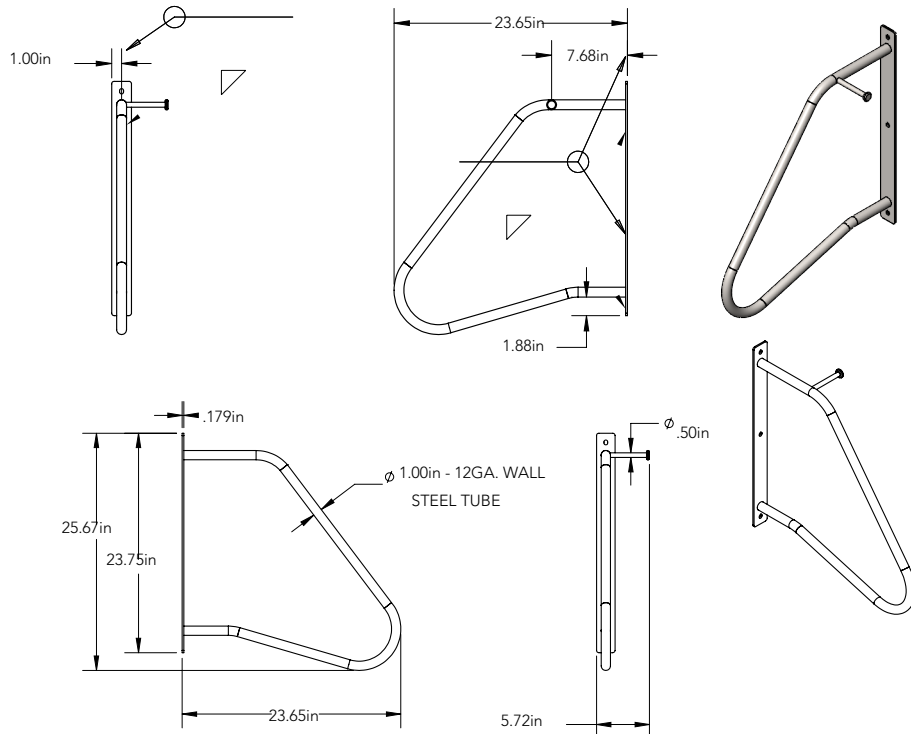

#### MATERIALS

Locking Bar: 1.00" dia. - 12GA. Wall Steel Tube  
Upright: 2"x2"x11GA Square tube.  
Feet: AISA C3 x 4.1 Galvanized Steel Channel.  
Wheel Support: 1.5"x1.5"x11GA Square tube.

#### BIKES SECURED

6 Bikes  8 Bikes  10 Bikes  12 Bikes

14 Bikes

#### MOUNTING

Freestanding  Anchored / Surface Mount

Unit Height to top of upper rack is 77"

Rack Quantity: \_\_\_\_\_

Approved Date: \_\_\_\_\_

Approved Signature: \_\_\_\_\_