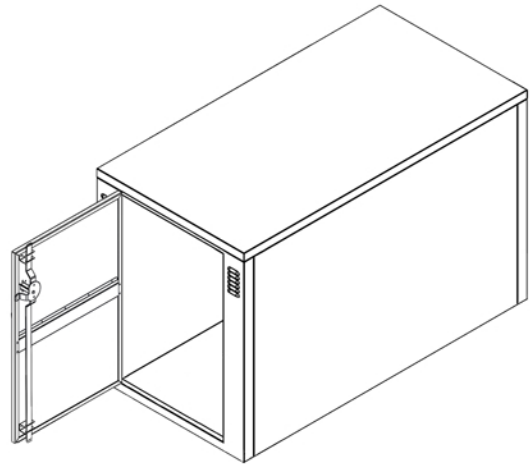

## DIMENSION SHEET FOR MODEL: DL1 Standard Bicycle Locker

Approved Date: \_\_\_\_\_

Color To Be: \_\_\_\_\_

Lock Option: \_\_\_\_\_

Bank Configuration: \_\_\_\_\_

Please Sign Here: \_\_\_\_\_

For Your Approval, This Is Used As A Submittal