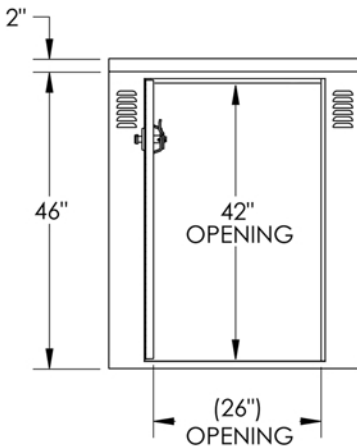

## DIMENSION SHEET FOR MODEL: DL1 Standard Bicycle Locker

Approved Date: \_\_\_\_\_

Color To Be: \_\_\_\_\_

Lock Option: \_\_\_\_\_

Bank Configuration: \_\_\_\_\_

Please Sign Here: \_\_\_\_\_

For Your Approval, This Is Used As A Submittal