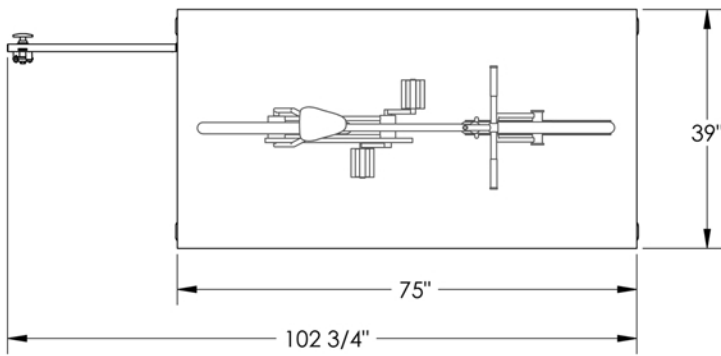

## DIMENSION SHEET FOR MODEL: DL1 Standard Bicycle Locker

Approved Date: \_\_\_\_\_

Color To Be: \_\_\_\_\_

Lock Option: \_\_\_\_\_

Bank Configuration: \_\_\_\_\_

Please Sign Here: \_\_\_\_\_

For Your Approval, This Is Used As A Submittal