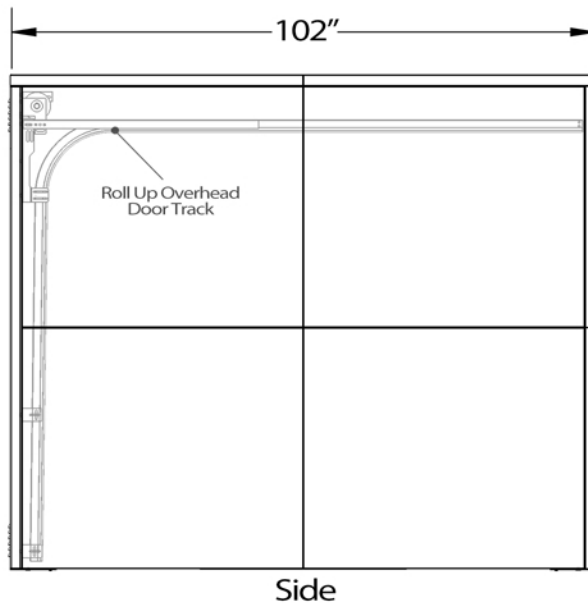

DURA MOTORCYCLE LOCKER

A DIVISION OF HANNAN SPECIALTIES INC.
Made in the USA

DIMENSION SHEET FOR MODEL : DLMC Motorcycle Locker with Overhead Door

Approved Date: _____
 Color To Be: _____
 Lock Option: _____ T Handle
 Bank Configuration: _____
 Please Sign Here: _____
 For Your Approval, This Is Used As A Submittal