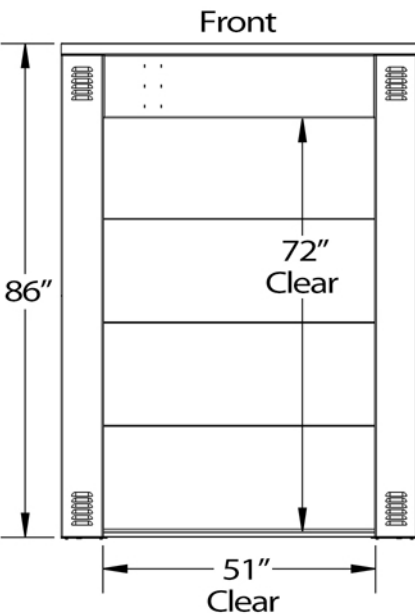

DURA MOTORCYCLE LOCKER

A DIVISION OF HANNAN SPECIALTIES INC.
Made in the USA

DIMENSION SHEET FOR MODEL : DLMC Motorcycle Locker with Overhead Door

Approved Date: _____
 Color To Be: _____
 Lock Option: _____ T Handle
 Bank Configuration: _____
 Please Sign Here: _____
 For Your Approval, This Is Used As A Submittal