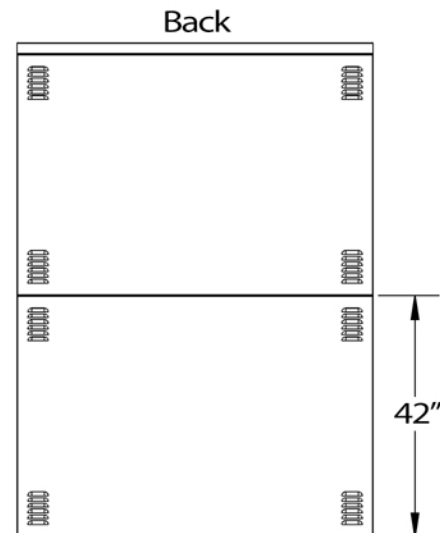

DURA MOTORCYCLE LOCKER

A DIVISION OF HANNAN SPECIALTIES INC.
Made in the USA

DIMENSION SHEET FOR MODEL : DLMC Motorcycle Locker with Overhead Door

Approved Date: _____
 Color To Be: _____
 Lock Option: _____ T Handle
 Bank Configuration: _____
 Please Sign Here: _____
 For Your Approval, This Is Used As A Submittal