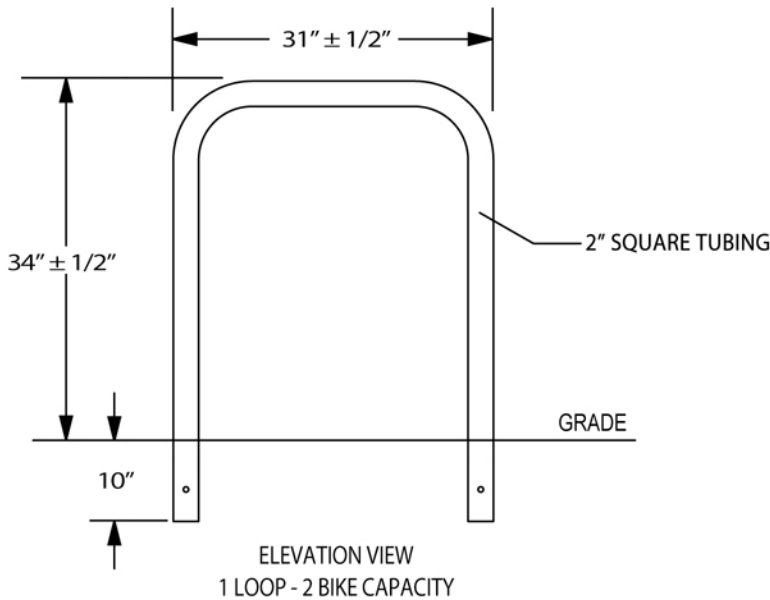

DURA BIKE RACKS

A DIVISION OF HANNAN SPECIALTIES INC.

Made in the USA

DIMENSION SHEET FOR MODEL : LACERTA-SQ-2-IG-G (Powder Coated Steel Bicycle Rack)

□ IN GROUND MOUNT (IG)

Approved Date: _____

Color To Be: _____ Galvanized