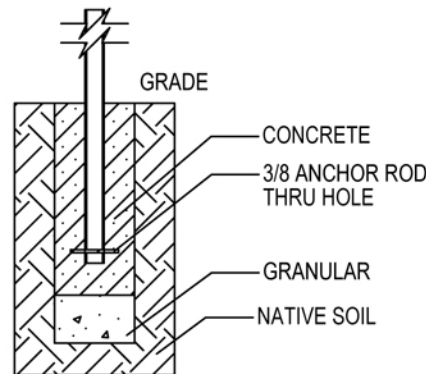

DURA BIKE RACKS

A DIVISION OF HANNAN SPECIALTIES INC.

Made in the USA

DIMENSION SHEET FOR MODEL : LACERTA-SQ-2-IG-G (Powder Coated Steel Bicycle Rack)

□ IN GROUND MOUNT (IG)

Approved Date: _____

Color To Be: _____ Galvanized