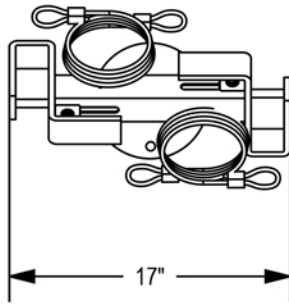

DURA BIKE RACKS

A DIVISION OF HANNAN SPECIALTIES INC.

Made in the USA

DIMENSION SHEET FOR MODEL : PED-2-SF-P (Low Profile Bicycle Rack)

Stainless Steel Locking Tab
(Must Accept 'U' Locks)

1/2" Stainless Steel
Locking Rod.

LOCKING DETAIL

Opening 2" x 3-1/4" to
Accept Oversized
Aluminum Bikes

Mount Option:	
<input checked="" type="checkbox"/> Surface Flange (SF)	<input type="checkbox"/> In Ground (IG)
Finish:	
<input checked="" type="checkbox"/> Powder Coat (P)	<input type="checkbox"/> Hot-Dip Galvanized (G)
<input type="checkbox"/> Stainless Steel (S)	
Powder Coat Color:	
<input checked="" type="checkbox"/> Black	<input type="checkbox"/> Anti-Graffiti Clear Coat
<input type="checkbox"/> Silver Gray	<input type="checkbox"/> Emerald Green
<input type="checkbox"/> Pearl White	<input type="checkbox"/> Mesa Tan
<input type="checkbox"/> Graphite	<input type="checkbox"/> Celestial Blue
<input type="checkbox"/> Fire Engine Red	