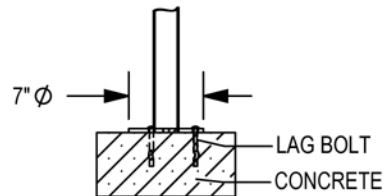

DURA BIKE RACKS

A DIVISION OF HANNAN SPECIALTIES INC.

Made in the USA

DIMENSION SHEET FOR MODEL : PED-2-SF-P (Low Profile Bicycle Rack)

Stainless Steel Locking Tab
(Must Accept 'U' Locks)

1/2" Stainless Steel
Locking Rod.

LOCKING DETAIL

Opening 2" x 3-1/4" to
Accept Oversized
Aluminum Bikes

Mount Option:	
<input checked="" type="checkbox"/> Surface Flange (SF)	<input type="checkbox"/> In Ground (IG)
Finish:	
<input checked="" type="checkbox"/> Powder Coat (P)	<input type="checkbox"/> Hot-Dip Galvanized (G)
<input type="checkbox"/> Stainless Steel (S)	
Powder Coat Color:	
<input checked="" type="checkbox"/> Black	<input type="checkbox"/> Anti-Graffiti Clear Coat
<input type="checkbox"/> Silver Gray	<input type="checkbox"/> Emerald Green
<input type="checkbox"/> Pearl White	<input type="checkbox"/> Mesa Tan
<input type="checkbox"/> Graphite	<input type="checkbox"/> Celestial Blue
<input type="checkbox"/> Fire Engine Red	