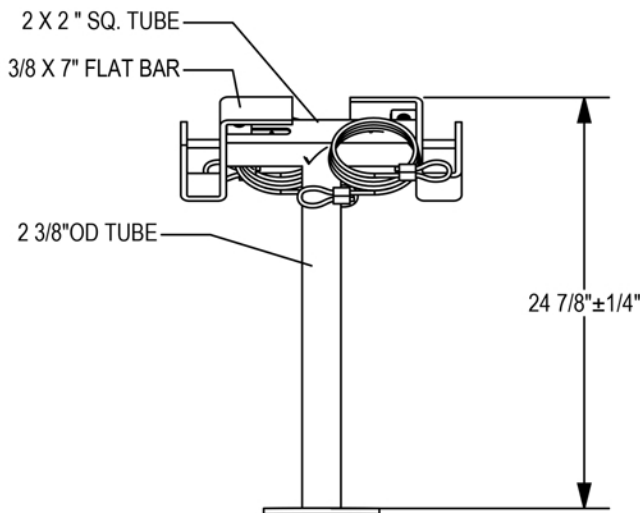

DURA BIKE RACKS

A DIVISION OF HANNAN SPECIALTIES INC.

Made in the USA

DIMENSION SHEET FOR MODEL : PED-2-SF-P (Low Profile Bicycle Rack)

Stainless Steel Locking Tab
(Must Accept 'U' Locks)

1/2" Stainless Steel
Locking Rod.

LOCKING DETAIL

Opening 2" x 3-1/4" to
Accept Oversized
Aluminum Bikes

Mount Option:	
<input checked="" type="checkbox"/> Surface Flange (SF)	<input type="checkbox"/> In Ground (IG)
Finish:	
<input checked="" type="checkbox"/> Powder Coat (P)	<input type="checkbox"/> Hot-Dip Galvanized (G)
<input type="checkbox"/> Stainless Steel (S)	
Powder Coat Color:	
<input checked="" type="checkbox"/> Black	<input type="checkbox"/> Anti-Graffiti Clear Coat
<input type="checkbox"/> Silver Gray	<input type="checkbox"/> Emerald Green
<input type="checkbox"/> Pearl White	<input type="checkbox"/> Mesa Tan
<input type="checkbox"/> Graphite	<input type="checkbox"/> Celestial Blue
<input type="checkbox"/> Fire Engine Red	