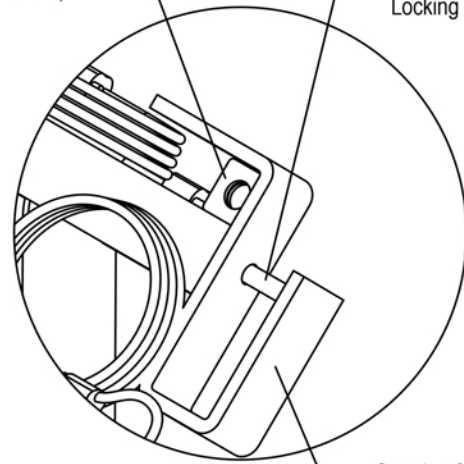

DURA BIKE RACKS

A DIVISION OF HANNAN SPECIALTIES INC.

Made in the USA

DIMENSION SHEET FOR MODEL : PED-2-SF-P (Low Profile Bicycle Rack)

Stainless Steel Locking Tab
(Must Accept 'U' Locks)

1/2" Stainless Steel
Locking Rod.

LOCKING DETAIL

Opening 2" x 3-1/4" to
Accept Oversized
Aluminum Bikes

Mount Option:	
<input checked="" type="checkbox"/> Surface Flange (SF)	<input type="checkbox"/> In Ground (IG)
Finish:	
<input checked="" type="checkbox"/> Powder Coat (P)	<input type="checkbox"/> Hot-Dip Galvanized (G)
<input type="checkbox"/> Stainless Steel (S)	
Powder Coat Color:	
<input checked="" type="checkbox"/> Black	<input type="checkbox"/> Anti-Graffiti Clear Coat
<input type="checkbox"/> Silver Gray	<input type="checkbox"/> Emerald Green
<input type="checkbox"/> Pearl White	<input type="checkbox"/> Mesa Tan
<input type="checkbox"/> Graphite	<input type="checkbox"/> Celestial Blue
<input type="checkbox"/> Fire Engine Red	