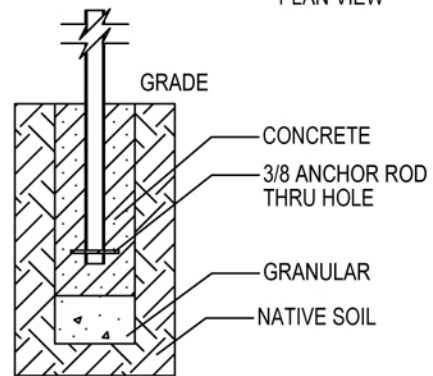

DURA BIKE RACKS

A DIVISION OF HANNAN SPECIALTIES INC.

Made in the USA

DIMENSION SHEET FOR MODEL : CIRCA-4-IG-G (Hoop Style Bicycle Rack)

1-7/8"OD TUBING

Mount Option:	
<input type="checkbox"/> Surface Flange (SF)	<input checked="" type="checkbox"/> In Ground (IG)
Finish:	
<input type="checkbox"/> Powder Coat (P)	<input checked="" type="checkbox"/> Hot-Dip Galvanized (G)
<input type="checkbox"/> Stainless Steel (S)	
Rack Options:	
<input type="checkbox"/> Grout Covers (GC)	