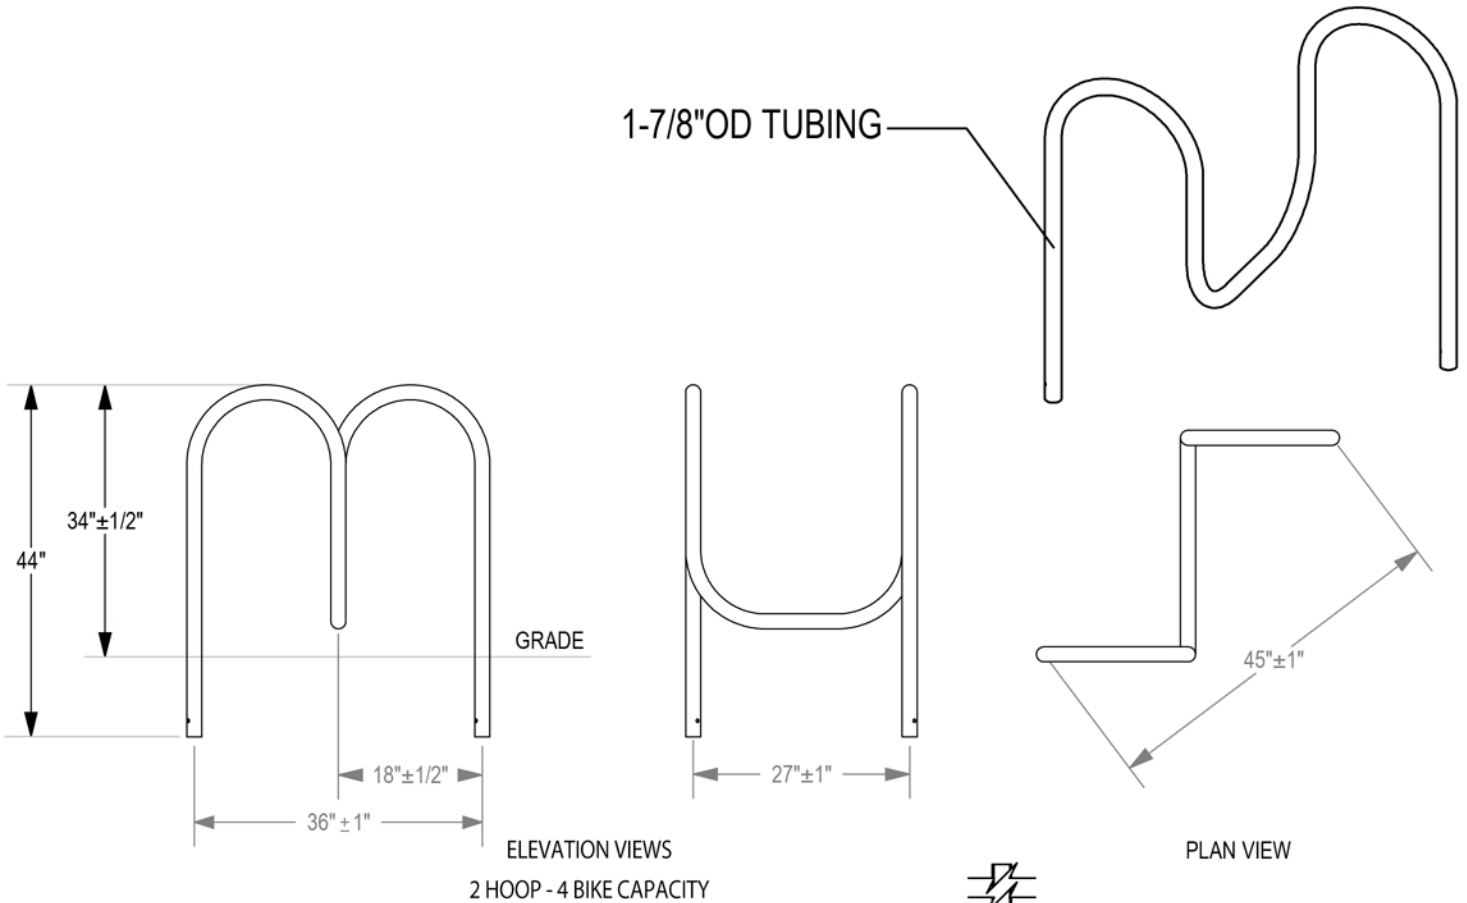

DURA BIKE RACKS

A DIVISION OF HANNAN SPECIALTIES INC.

Made in the USA

DIMENSION SHEET FOR MODEL : CIRCA-4-IG-G (Hoop Style Bicycle Rack)

1-7/8"OD TUBING

Mount Option:	
<input type="checkbox"/> Surface Flange (SF)	<input checked="" type="checkbox"/> In Ground (IG)
Finish:	
<input type="checkbox"/> Powder Coat (P)	<input checked="" type="checkbox"/> Hot-Dip Galvanized (G)
<input type="checkbox"/> Stainless Steel (S)	
Rack Options:	
<input type="checkbox"/> Grout Covers (GC)	