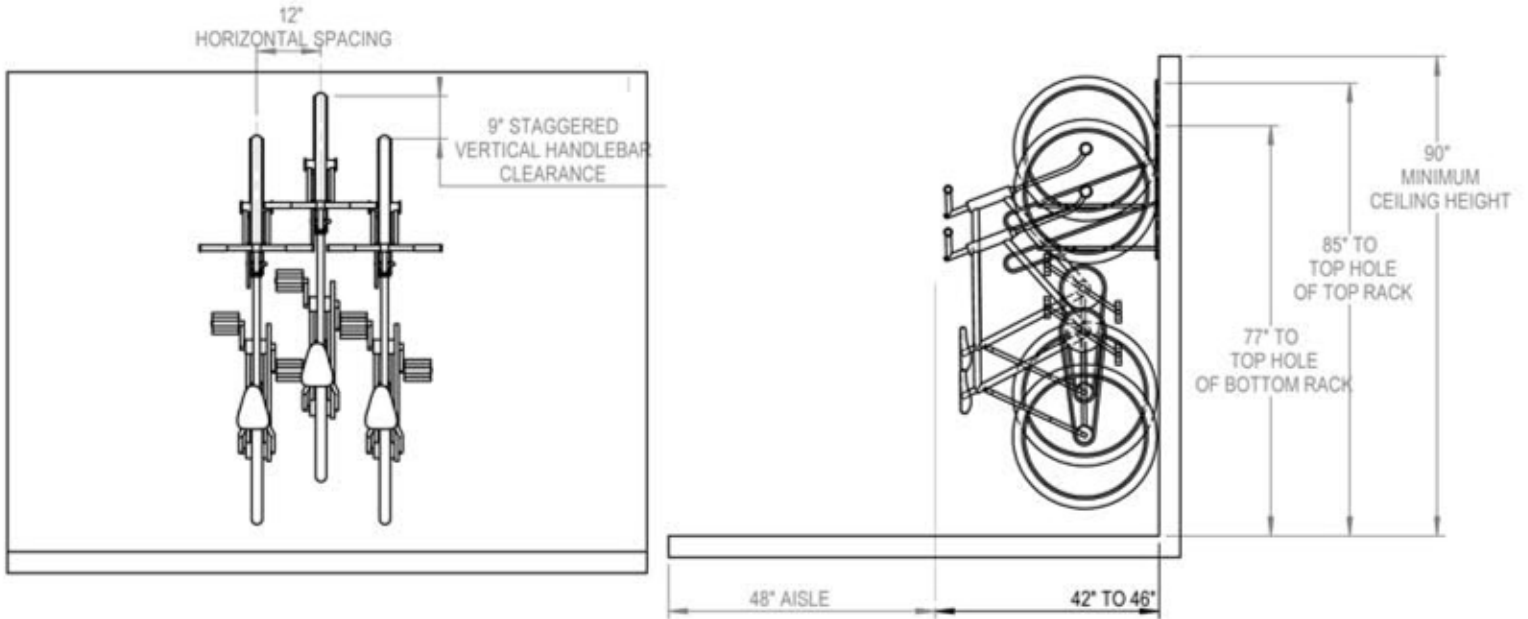

DURA BIKE RACKS

A DIVISION OF HANNAN SPECIALTIES INC.

Made in the USA

DIMENSION SHEET FOR MODEL : BSV-1-WM (Vertical Wall Mount)

www.durabikelocker.com
4019 LEOS LN. #3 - CARMICHAEL, CA 95608
(916) 488-7026 - (800) 722-BIKE (2453)