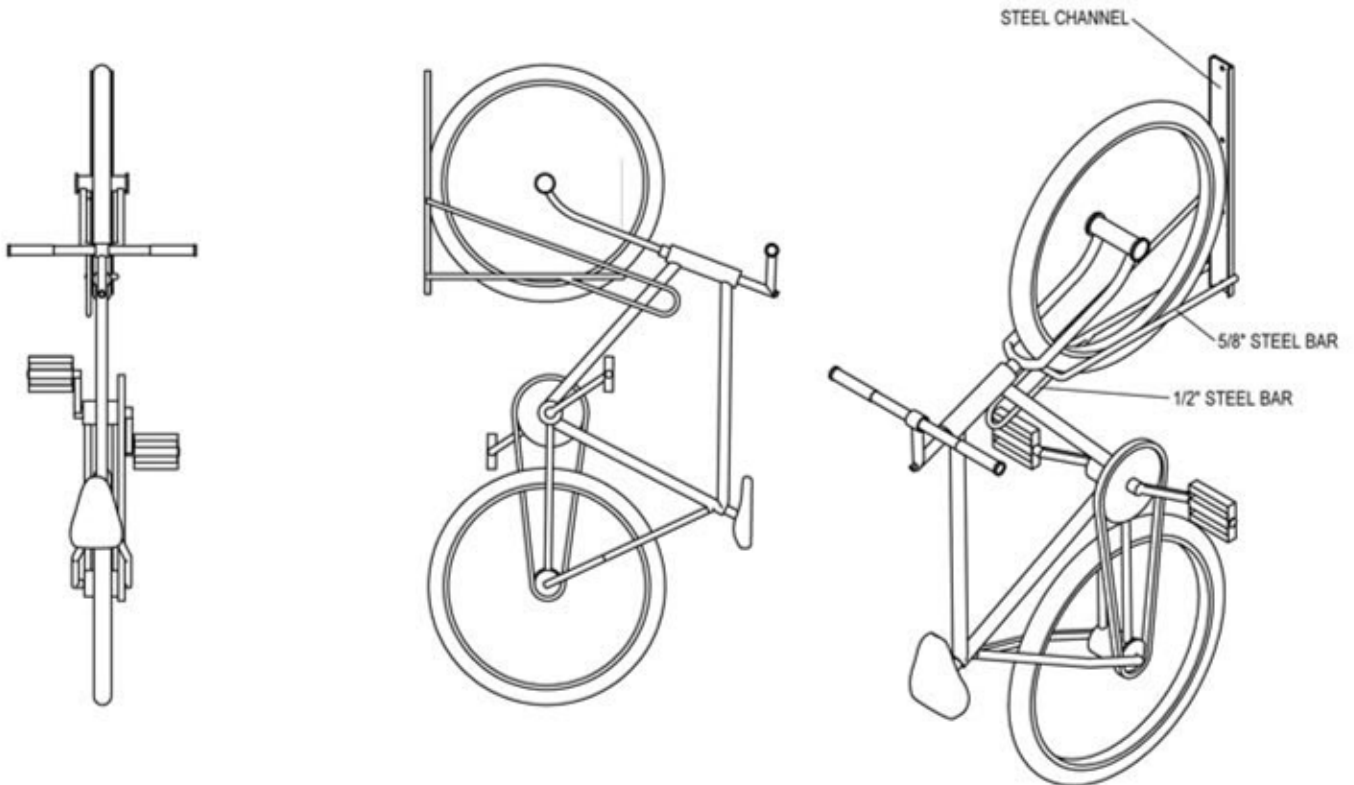

DURA BIKE RACKS

A DIVISION OF HANNAN SPECIALTIES INC.

Made in the USA

DIMENSION SHEET FOR MODEL : BSV-1-WM (Vertical Wall Mount)

www.durabikelocker.com
4019 LEOS LN. #3 - CARMICHAEL, CA 95608
(916) 488-7026 - (800) 722-BIKE (2453)