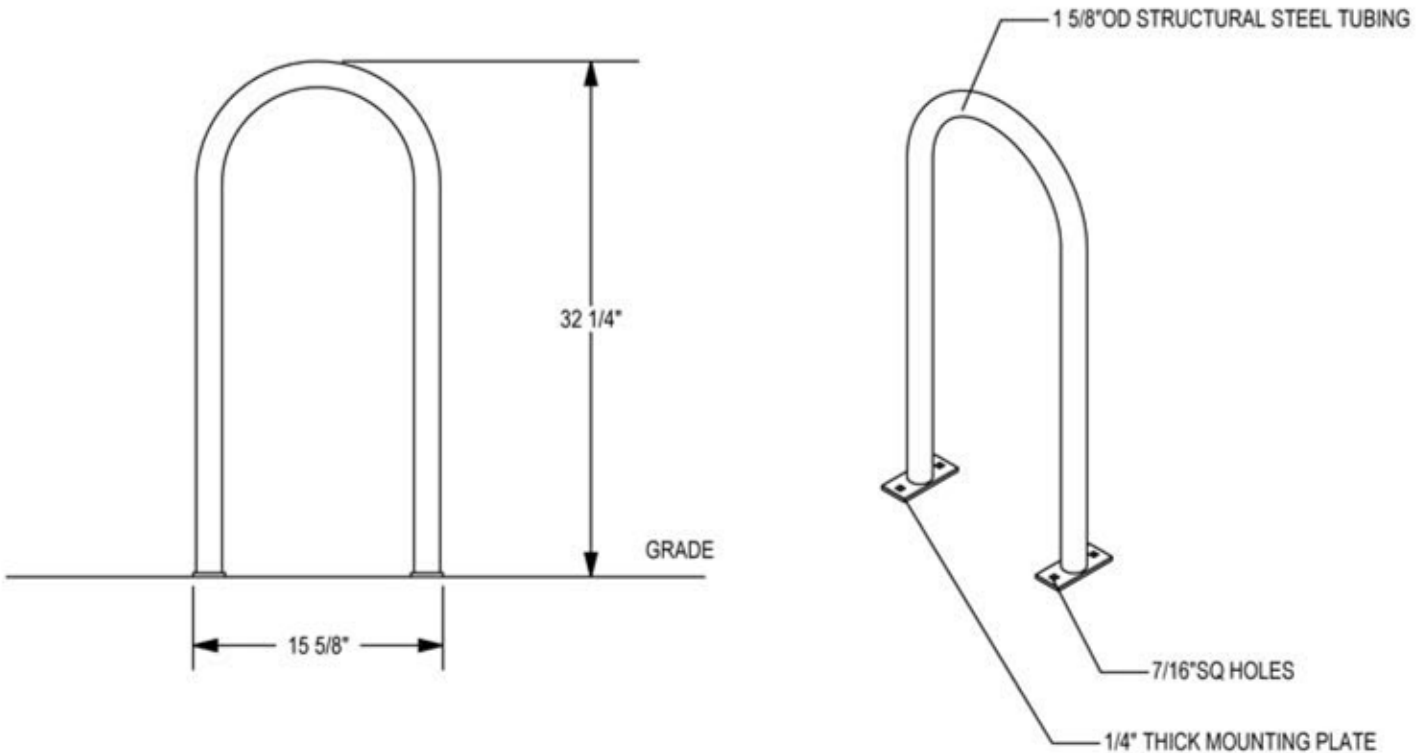

DURA BIKE RACKS

A DIVISION OF HANNAN SPECIALTIES INC.

Made in the USA

DIMENSION SHEET FOR MODEL: UT160-2-IG(SF) (U-Two Bike Rack)

CHECK DESIRED MOUNT

IN GROUND MOUNT (IG)

SURFACE FLANGE MOUNT (SF)

www.durabikelocker.com
4019 LEOS LN. #3 - CARMICHAEL, CA 95608
(916) 488-7026 - (800) 722-BIKE (2453)