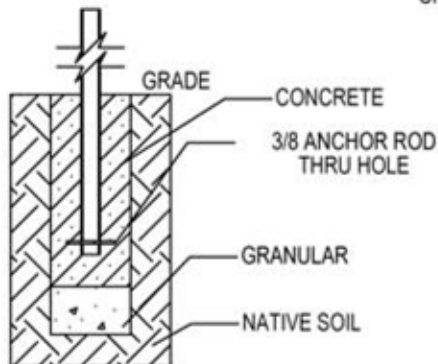

DURA BIKE RACKS

A DIVISION OF HANNAN SPECIALTIES INC.

Made in the USA

DIMENSION SHEET FOR MODEL: UT160-2-IG(SF) (U-Two Bike Rack)

CHECK DESIRED MOUNT

IN GROUND MOUNT (IG)

SURFACE FLANGE MOUNT (SF)

www.durabikelocker.com
4019 LEOS LN. #3 - CARMICHAEL, CA 95608
(916) 488-7026 - (800) 722-BIKE (2453)