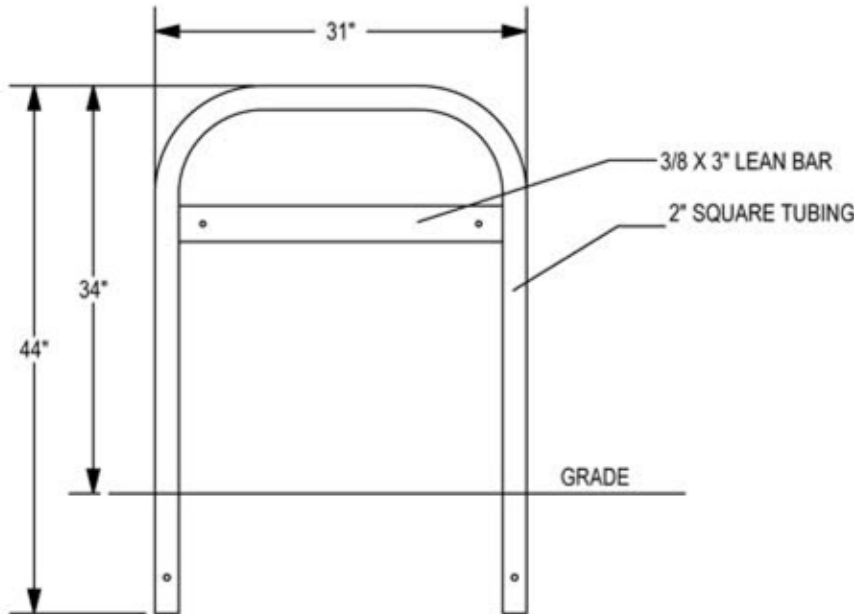

## DIMENSION SHEET FOR MODEL : UX200-LB(C)-IG(SF,SG) (“U” Bike Rack)

VINYL COATED CABLE  
(UX200-LBC-IG SHOWN)

UPCHARGE

CHECK DESIRED MOUNT

IN GROUND MOUNT (IG)

SURFACE FLANGE MOUNT (SF)

SECTION VIEWS

[www.durabikelocker.com](http://www.durabikelocker.com)  
4019 LEOS LN. #3 - CARMICHAEL, CA 95608  
(916) 488-7026 - (800) 722-BIKE (2453)