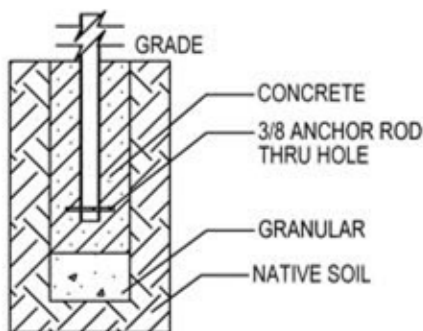

## DIMENSION SHEET FOR MODEL : UX200-LB(C)-IG(SF,SG) (“U” Bike Rack)

VINYL COATED CABLE  
(UX200-LBC-IG SHOWN)

UPCHARGE

CHECK DESIRED MOUNT

IN GROUND MOUNT (IG)

SURFACE FLANGE MOUNT (SF)

SECTION VIEWS

[www.durabikelocker.com](http://www.durabikelocker.com)  
4019 LEOS LN. #3 - CARMICHAEL, CA 95608  
(916) 488-7026 - (800) 722-BIKE (2453)