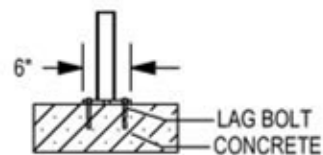

## DIMENSION SHEET FOR MODEL : UX200-LB(C)-IG(SF,SG) (“U” Bike Rack)

VINYL COATED CABLE  
(UX200-LBC-IG SHOWN)

UPCHARGE

CHECK DESIRED MOUNT

IN GROUND MOUNT (IG)

SURFACE FLANGE MOUNT (SF)

SECTION VIEWS

[www.durabikelocker.com](http://www.durabikelocker.com)  
4019 LEOS LN. #3 - CARMICHAEL, CA 95608  
(916) 488-7026 - (800) 722-BIKE (2453)