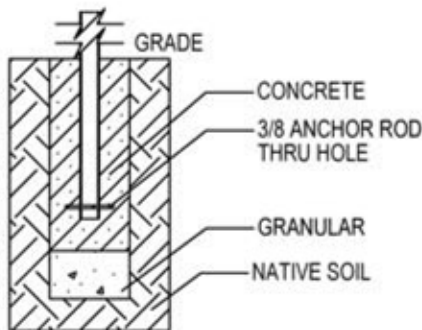

DURA BIKE RACKS

A DIVISION OF HANNAN SPECIALTIES INC.

Made in the USA

DIMENSION SHEET FOR MODEL : UX200-IG(SF,SG) (“U” Bike Rack)

CHECK DESIRED MOUNT □

□ IN GROUND MOUNT (IG)

□ SURFACE FLANGE MOUNT (SF)

SECTION VIEWS