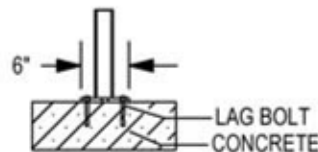

DURA BIKE RACKS

A DIVISION OF HANNAN SPECIALTIES INC.

Made in the USA

DIMENSION SHEET FOR MODEL : UX200-IG(SF,SG) (“U” Bike Rack)

CHECK DESIRED MOUNT □

□ IN GROUND MOUNT (IG)

□ SURFACE FLANGE MOUNT (SF)

SECTION VIEWS