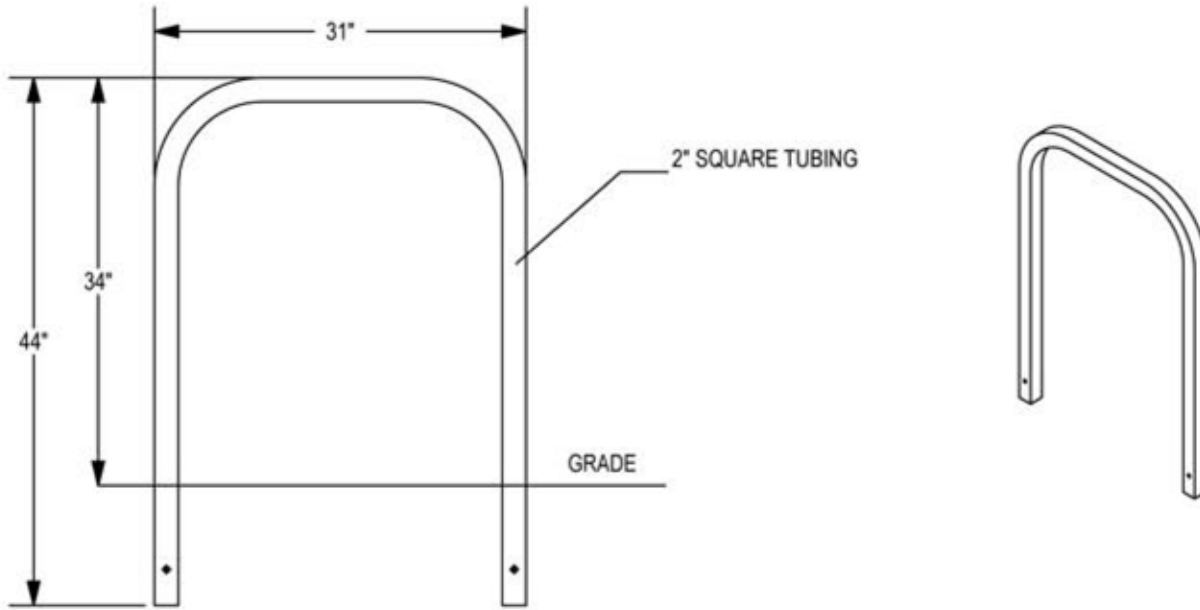

DURA BIKE RACKS

A DIVISION OF HANNAN SPECIALTIES INC.

Made in the USA

DIMENSION SHEET FOR MODEL : UX200-IG(SF,SG) (“U” Bike Rack)

CHECK DESIRED MOUNT □

□ IN GROUND MOUNT (IG)

□ SURFACE FLANGE MOUNT (SF)

SECTION VIEWS