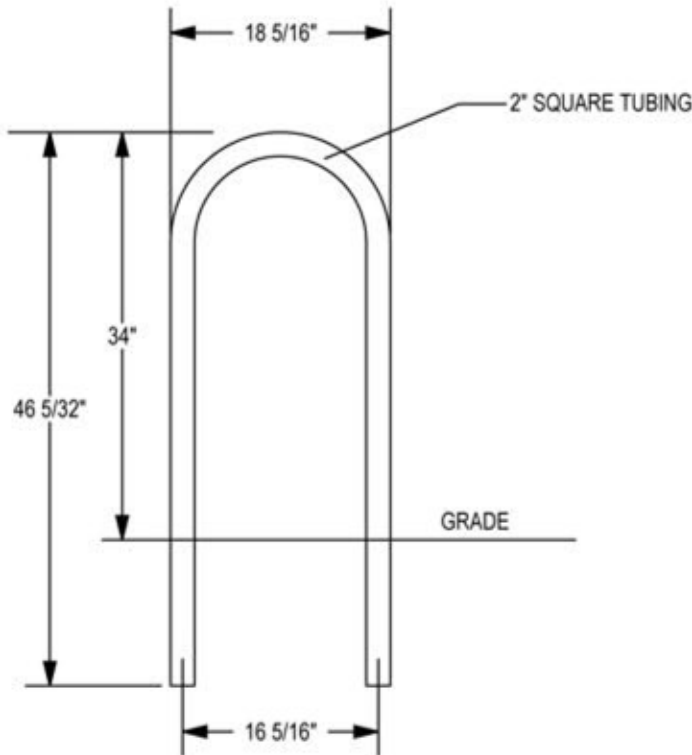

DURA BIKE RACKS

A DIVISION OF HANNAN SPECIALTIES INC.

Made in the USA

DIMENSION SHEET FOR MODEL : U200-IG(SF,SG) (‘U’ Bike Rack)

CHECK DESIRED MOUNT

IN GROUND MOUNT (IG)

SURFACE FLANGE MOUNT (SF)

SECTION VIEWS