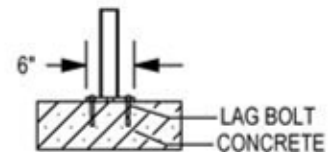

DURA BIKE RACKS

A DIVISION OF HANNAN SPECIALTIES INC.

Made in the USA

DIMENSION SHEET FOR MODEL : U200-IG(SF,SG) (‘U’ Bike Rack)

CHECK DESIRED MOUNT

IN GROUND MOUNT (IG)

SURFACE FLANGE MOUNT (SF)

SECTION VIEWS