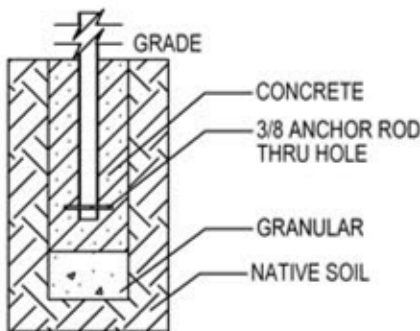

DURA BIKE RACKS

A DIVISION OF HANNAN SPECIALTIES INC.

Made in the USA

DIMENSION SHEET FOR MODEL : U200-IG(SF,SG) (‘U’ Bike Rack)

CHECK DESIRED MOUNT

IN GROUND MOUNT (IG)

SURFACE FLANGE MOUNT (SF)

SECTION VIEWS