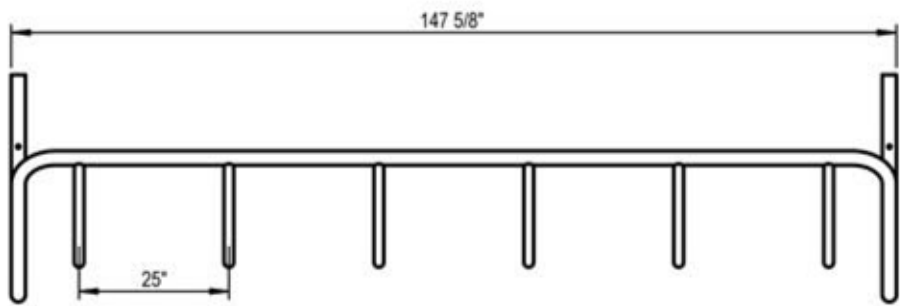

DURA BIKE RACKS

A DIVISION OF HANNAN SPECIALTIES INC.

Made in the USA

DIMENSION SHEET FOR MODEL : SPR-SNG-6-SF(FS,IG) (Spartan Bike Rack)

FREESTANDING (FS)

IN GROUND MOUNT (IG)

CHECK DESIRED MOUNT

SURFACE FLANGE MOUNT (SF)