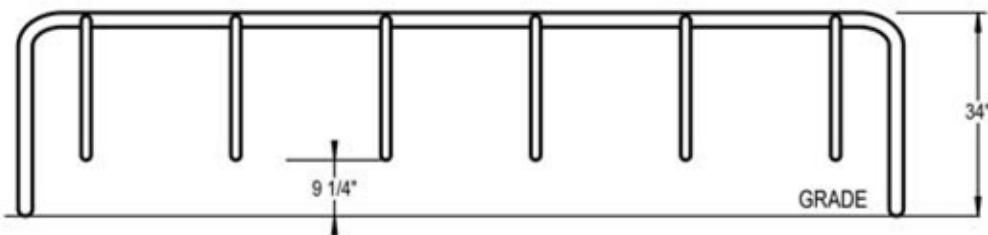

DURA BIKE RACKS

A DIVISION OF HANNAN SPECIALTIES INC.

Made in the USA

DIMENSION SHEET FOR MODEL : SPR-SNG-6-SF(FS,IG) (Spartan Bike Rack)

FREESTANDING (FS)

IN GROUND MOUNT (IG)

CHECK DESIRED MOUNT

SURFACE FLANGE MOUNT (SF)