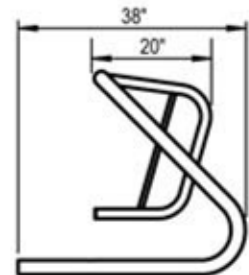

DURA BIKE RACKS

A DIVISION OF HANNAN SPECIALTIES INC.

Made in the USA

DIMENSION SHEET FOR MODEL : SPR-SNG-6-SF(FS,IG) (Spartan Bike Rack)

FREESTANDING (FS)

IN GROUND MOUNT (IG)

CHECK DESIRED MOUNT

SURFACE FLANGE MOUNT (SF)