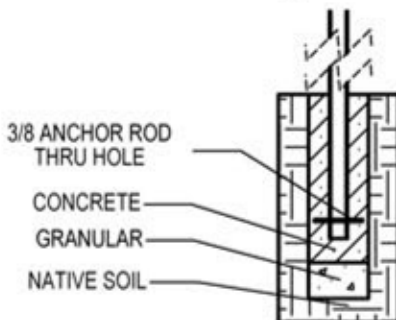

DURA BIKE RACKS

A DIVISION OF HANNAN SPECIALTIES INC.

Made in the USA

DIMENSION SHEET FOR MODEL : SPR-SNG-6-SF(FS,IG) (Spartan Bike Rack)

FREESTANDING (FS)

IN GROUND MOUNT (IG)

CHECK DESIRED MOUNT

SURFACE FLANGE MOUNT (SF)