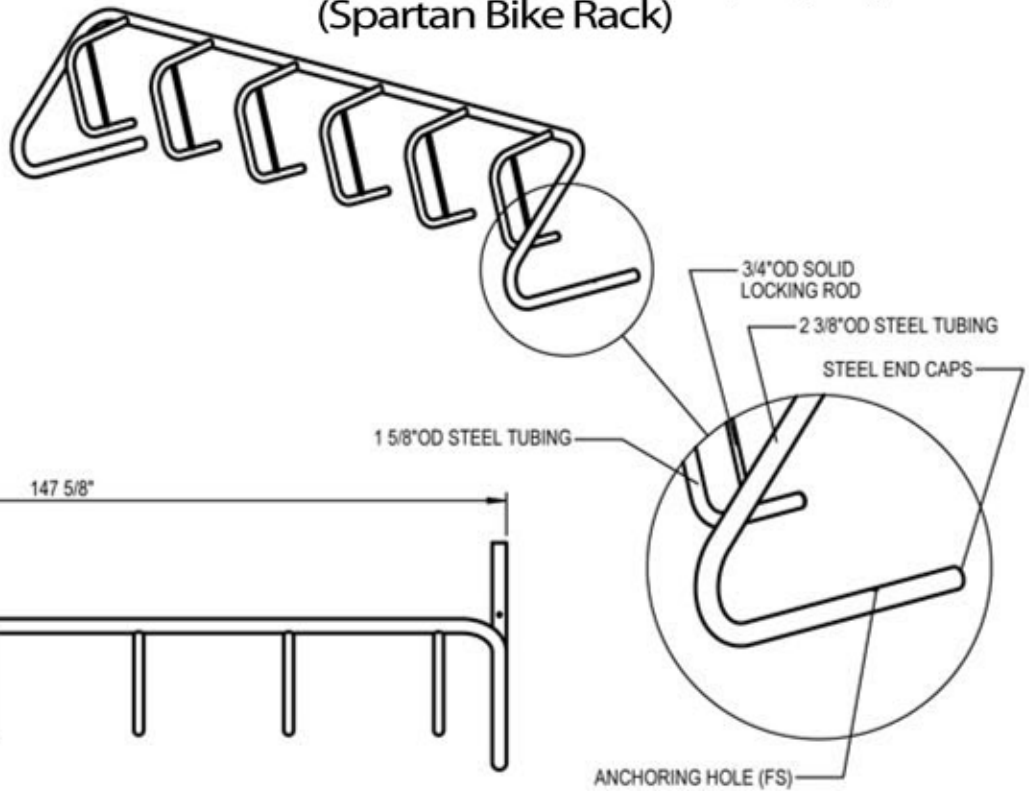

DURA BIKE RACKS

A DIVISION OF HANNAN SPECIALTIES INC.

Made in the USA

DIMENSION SHEET FOR MODEL : SPR-SNG-6-SF(FS,IG) (Spartan Bike Rack)

FREESTANDING (FS)

IN GROUND MOUNT (IG)

CHECK DESIRED MOUNT

SURFACE FLANGE MOUNT (SF)