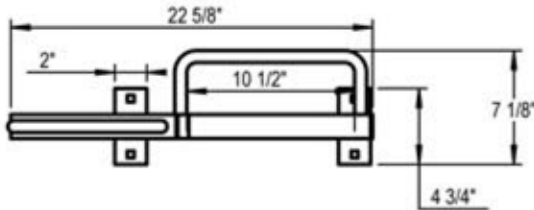

DURA BIKE RACKS

A DIVISION OF HANNAN SPECIALTIES INC.

Made in the USA

DIMENSION SHEET FOR MODEL : SEN-1-SF(IG) (Sentry Bike Rack)

www.durabikelocker.com
4019 LEOS LN. #3 - CARMICHAEL, CA 95608
(916) 488-7026 - (800) 722-BIKE (2453)