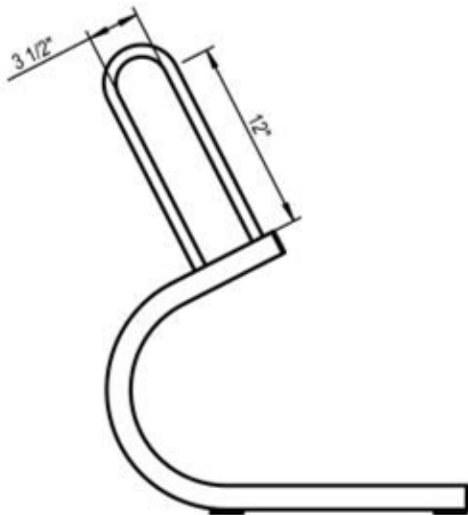

DURA BIKE RACKS

A DIVISION OF HANNAN SPECIALTIES INC.

Made in the USA

DIMENSION SHEET FOR MODEL : SEN-1-SF(IG) (Sentry Bike Rack)

www.durabikelocker.com
4019 LEOS LN. #3 - CARMICHAEL, CA 95608
(916) 488-7026 - (800) 722-BIKE (2453)