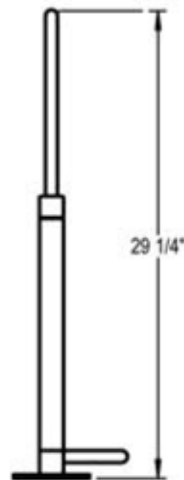

DURA BIKE RACKS

A DIVISION OF HANNAN SPECIALTIES INC.

Made in the USA

DIMENSION SHEET FOR MODEL : SEN-1-SF(IG) (Sentry Bike Rack)

www.durabikelocker.com
4019 LEOS LN. #3 - CARMICHAEL, CA 95608
(916) 488-7026 - (800) 722-BIKE (2453)