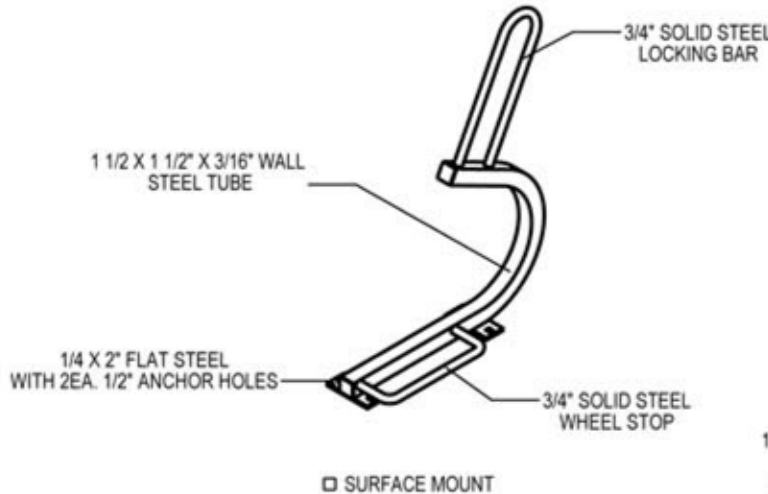

DURA BIKE RACKS

A DIVISION OF HANNAN SPECIALTIES INC.

Made in the USA

DIMENSION SHEET FOR MODEL : SEN-1-SF(IG) (Sentry Bike Rack)

www.durabikelocker.com
4019 LEOS LN. #3 - CARMICHAEL, CA 95608
(916) 488-7026 - (800) 722-BIKE (2453)