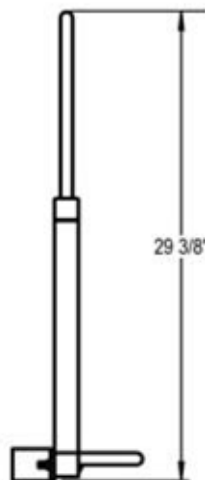

DURA BIKE RACKS

A DIVISION OF HANNAN SPECIALTIES INC.

Made in the USA

DIMENSION SHEET FOR MODEL : SEN-1-PM (Sentry Bike Rack)

SEN-1-PM RACK

2 EACH SEN-1-PM RACKS

www.durabikelocker.com
4019 LEOS LN. #3 - CARMICHAEL, CA 95608
(916) 488-7026 - (800) 722-BIKE (2453)