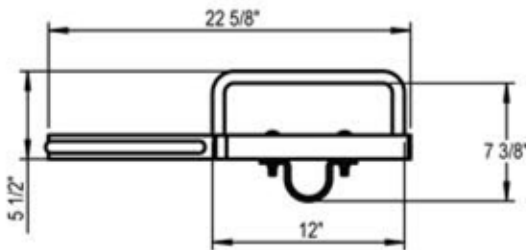

DURA BIKE RACKS

A DIVISION OF HANNAN SPECIALTIES INC.

Made in the USA

DIMENSION SHEET FOR MODEL : SEN-1-PM (Sentry Bike Rack)

SEN-1-PM RACK

2 EACH SEN-1-PM RACKS

www.durabikelocker.com
4019 LEOS LN. #3 - CARMICHAEL, CA 95608
(916) 488-7026 - (800) 722-BIKE (2453)