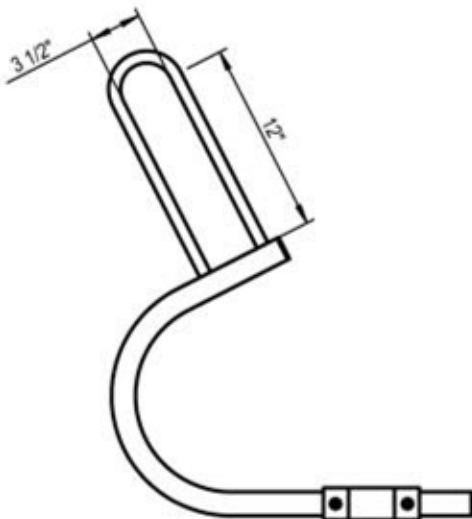

DURA BIKE RACKS

A DIVISION OF HANNAN SPECIALTIES INC.

Made in the USA

DIMENSION SHEET FOR MODEL : SEN-1-PM (Sentry Bike Rack)

SEN-1-PM RACK

2 EACH SEN-1-PM RACKS

www.durabikelocker.com
4019 LEOS LN. #3 - CARMICHAEL, CA 95608
(916) 488-7026 - (800) 722-BIKE (2453)