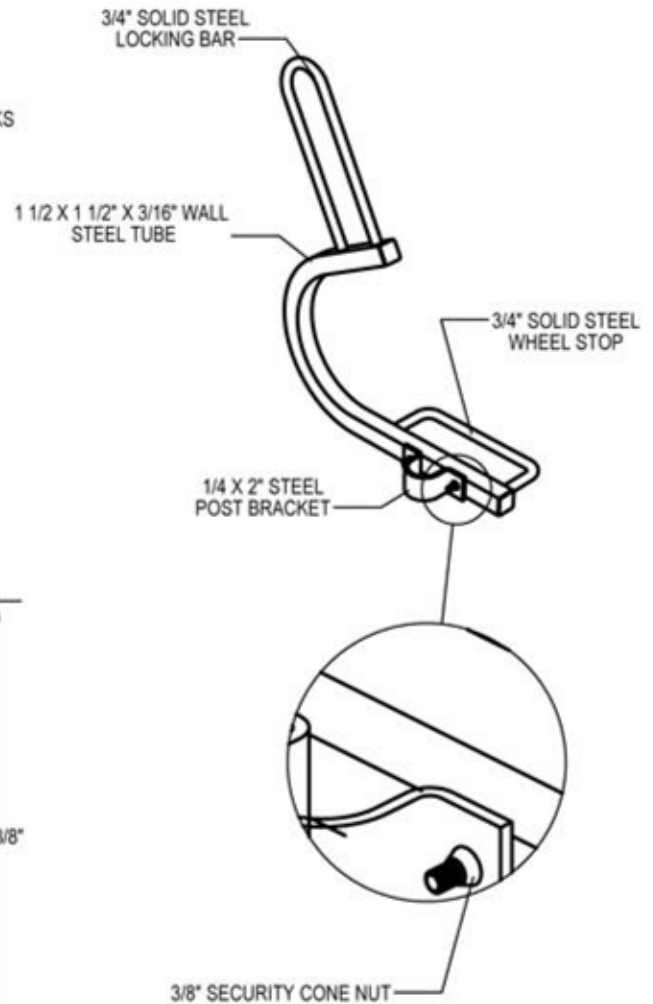

DURA BIKE RACKS

A DIVISION OF HANNAN SPECIALTIES INC.

Made in the USA

DIMENSION SHEET FOR MODEL : SEN-1-PM (Sentry Bike Rack)

SEN-1-PM RACK

2 EACH SEN-1-PM RACKS

www.durabikelocker.com
4019 LEOS LN. #3 - CARMICHAEL, CA 95608
(916) 488-7026 - (800) 722-BIKE (2453)