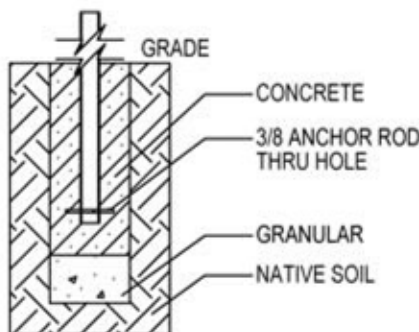

DURA BIKE RACKS

A DIVISION OF HANNAN SPECIALTIES INC.

Made in the USA

DIMENSION SHEET FOR MODEL : KY2-IG(SF)

(Heavy Duty Winder Bike Rack)

ELEVATION VIEW

1 HOOP - 2 BIKE CAPACITY

CHECK DESIRED MOUNT