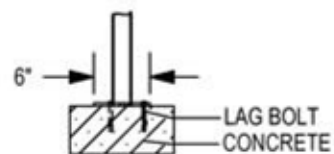

☐ SURFACE FLANGE MOUNT (SF)

www.durabikelocker.com

4019 LEOS LN. #3 - CARMICHAEL, CA 95608

(916) 488-7026 - (800) 722-BIKE (2453)