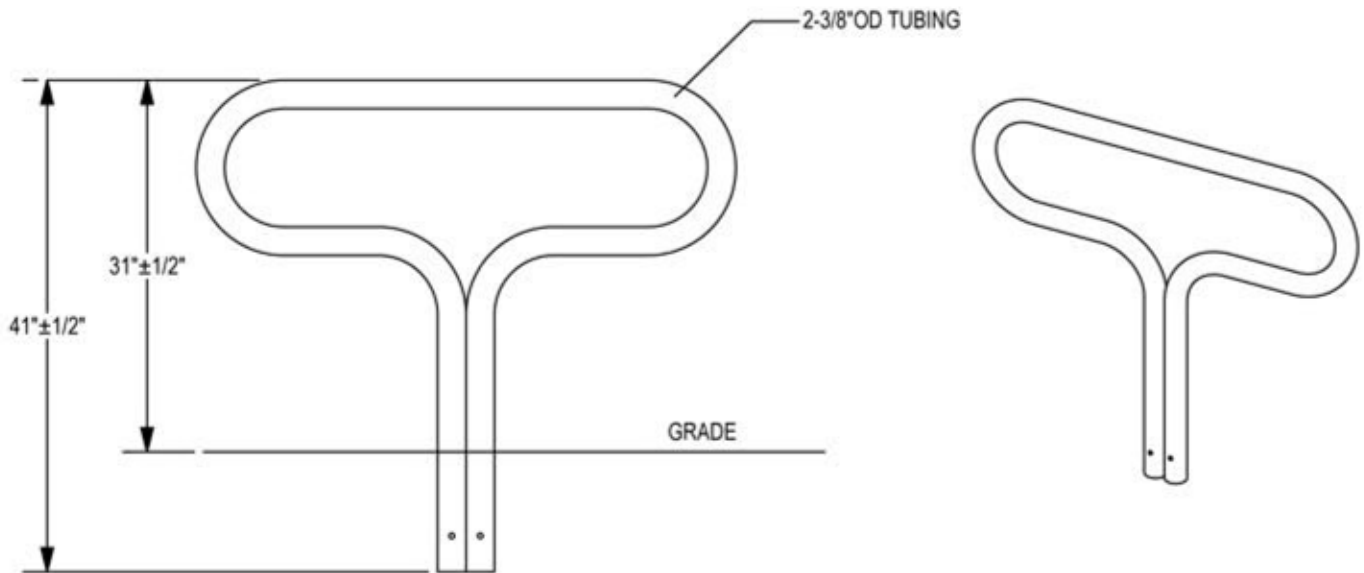

DURA BIKE RACKS

A DIVISION OF HANNAN SPECIALTIES INC.

Made in the USA

DIMENSION SHEET FOR MODEL : KY2-IG(SF)

(Heavy Duty Winder Bike Rack)

ELEVATION VIEW

1 HOOP - 2 BIKE CAPACITY

CHECK DESIRED MOUNT