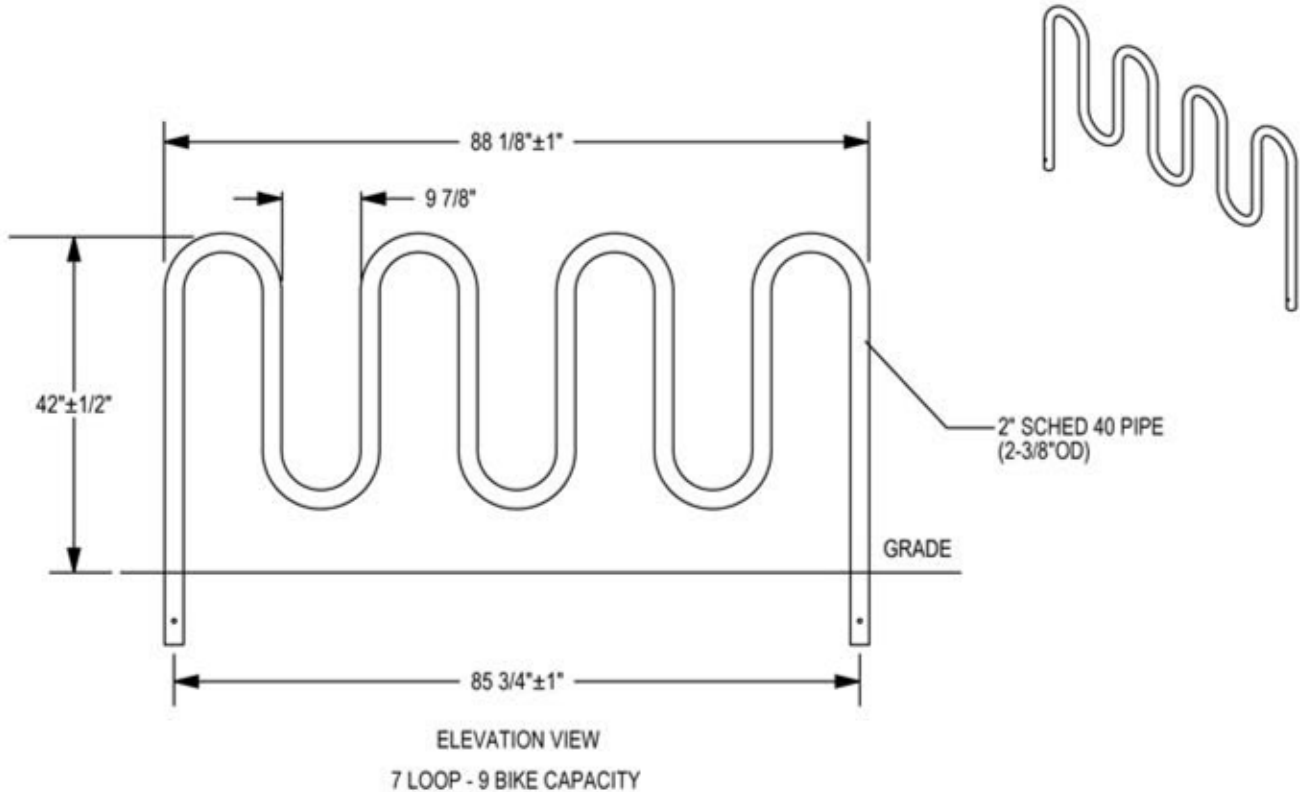

DURA BIKE RACKS

A DIVISION OF HANNAN SPECIALTIES INC.

Made in the USA

DIMENSION SHEET FOR MODEL : HW238-9-IG(SF,SG) (Heavy Duty Winder Bike Rack)

CHECK DESIRED MOUNT

SECTION VIEWS

www.durabikelocker.com
4019 LEOS LN. #3 - CARMICHAEL, CA 95608
(916) 488-7026 - (800) 722-BIKE (2453)