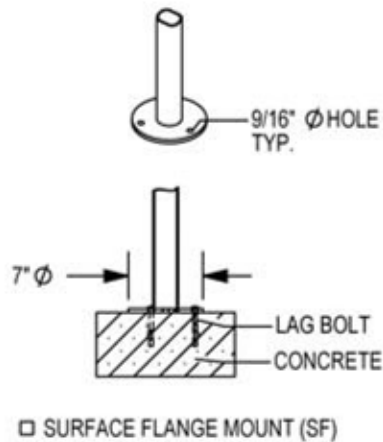

DURA BIKE RACKS

A DIVISION OF HANNAN SPECIALTIES INC.

Made in the USA

DIMENSION SHEET FOR MODEL : HW238-9-IG(SF,SG) (Heavy Duty Winder Bike Rack)

CHECK DESIRED MOUNT

SECTION VIEWS

www.durabikelocker.com
4019 LEOS LN. #3 - CARMICHAEL, CA 95608
(916) 488-7026 - (800) 722-BIKE (2453)