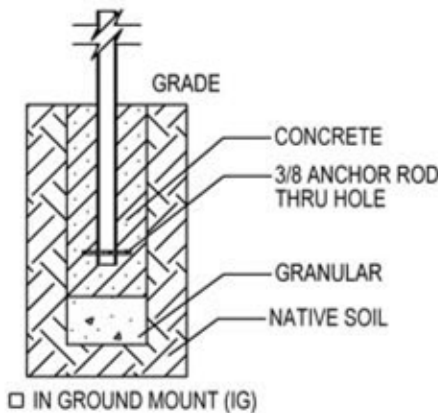

DURA BIKE RACKS

A DIVISION OF HANNAN SPECIALTIES INC.

Made in the USA

DIMENSION SHEET FOR MODEL : HW238-9-IG(SF,SG) (Heavy Duty Winder Bike Rack)

CHECK DESIRED MOUNT

SECTION VIEWS

www.durabikelocker.com
4019 LEOS LN. #3 - CARMICHAEL, CA 95608
(916) 488-7026 - (800) 722-BIKE (2453)