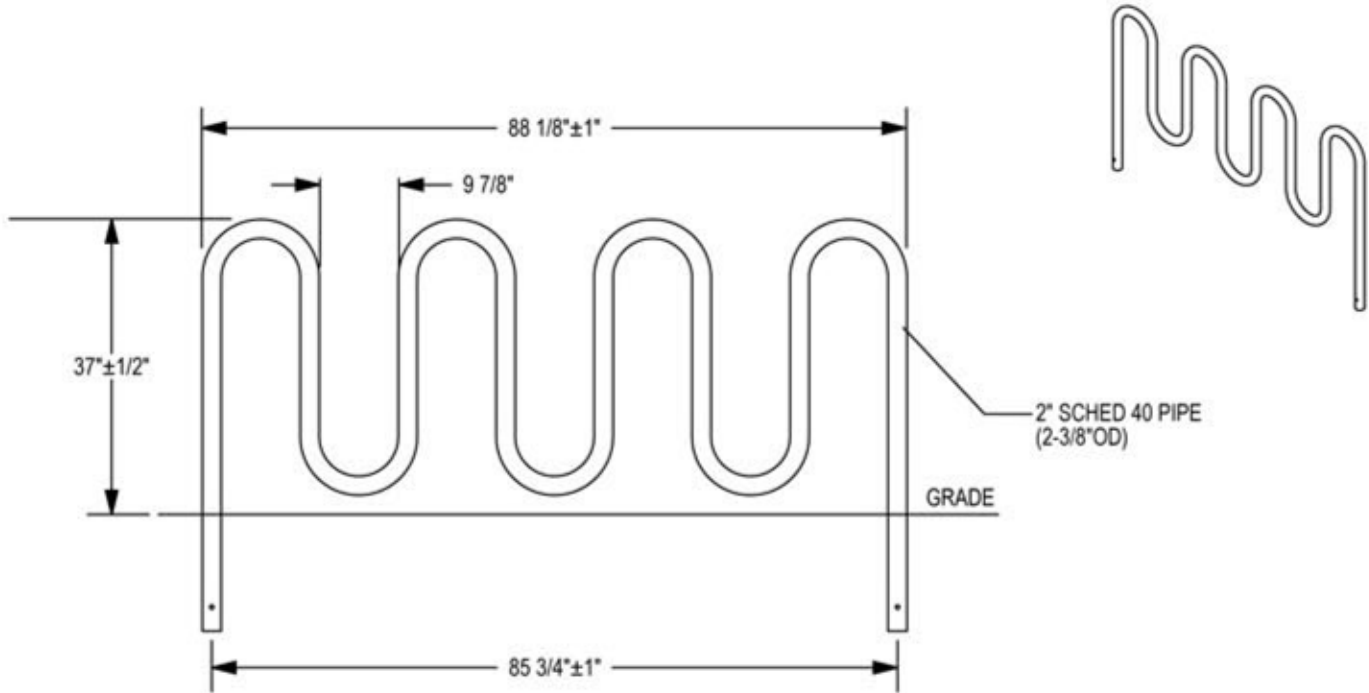

DURA BIKE RACKS

A DIVISION OF HANNAN SPECIALTIES INC.

Made in the USA

DIMENSION SHEET FOR MODEL : H36-9-IG(SF,SG)

(Heavy Duty Challenger Bike Rack)

ELEVATION VIEW
7 LOOP - 9 BIKE CAPACITY

CHECK DESIRED MOUNT □

SECTION VIEWS

www.durabikelocker.com
4019 LEOS LN. #3 - CARMICHAEL, CA 95608
(916) 488-7026 - (800) 722-BIKE (2453)