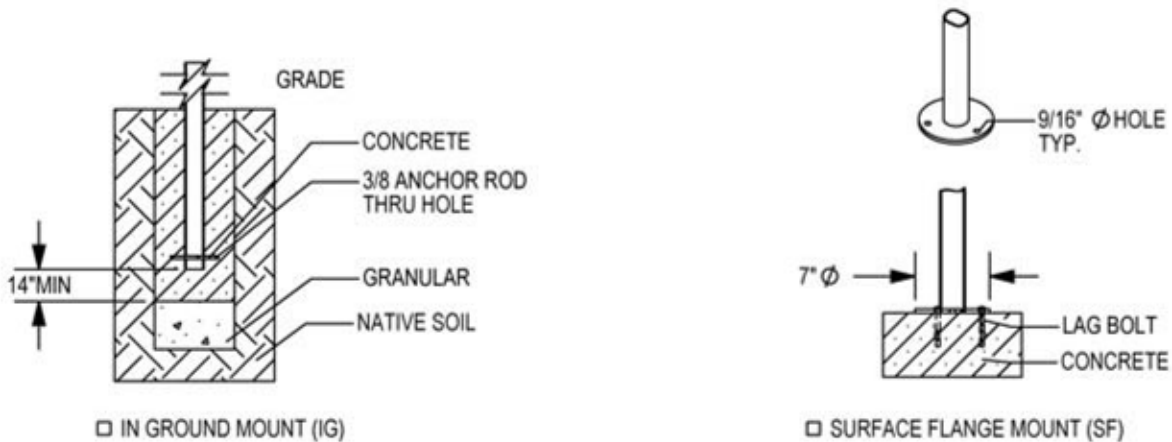

DURA BIKE RACKS

A DIVISION OF HANNAN SPECIALTIES INC.

Made in the USA

DIMENSION SHEET FOR MODEL : H36-9-IG(SF,SG)

(Heavy Duty Challenger Bike Rack)

ELEVATION VIEW
7 LOOP - 9 BIKE CAPACITY

CHECK DESIRED MOUNT □