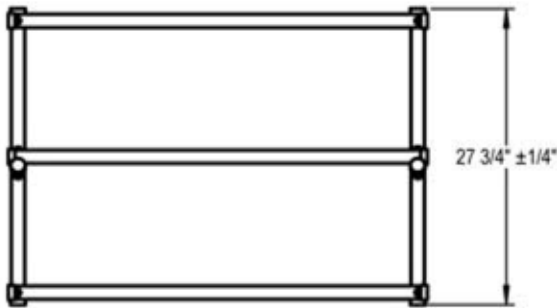

DURA BIKE RACKS

A DIVISION OF HANNAN SPECIALTIES INC.

Made in the USA

DIMENSION SHEET FOR MODEL : GS200 (Grand Stand Bike Rack)

www.durabikelocker.com
4019 LEOS LN. #3 - CARMICHAEL, CA 95608
(916) 488-7026 - (800) 722-BIKE (2453)