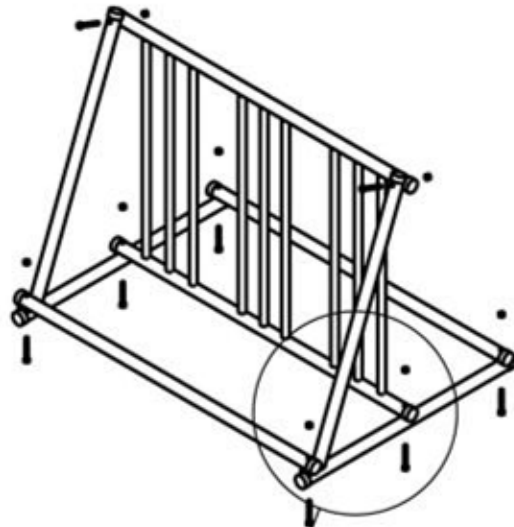

DURA BIKE RACKS

A DIVISION OF HANNAN SPECIALTIES INC.

Made in the USA

DIMENSION SHEET FOR MODEL : GS200 (Grand Stand Bike Rack)

www.durabikelocker.com
4019 LEOS LN. #3 - CARMICHAEL, CA 95608
(916) 488-7026 - (800) 722-BIKE (2453)