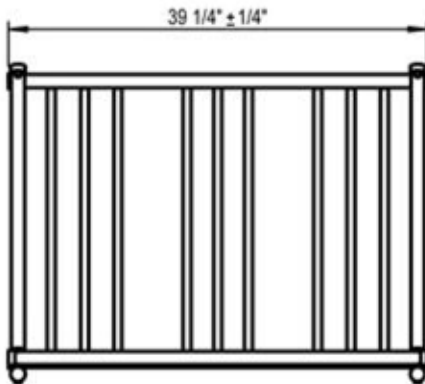

DURA BIKE RACKS

A DIVISION OF HANNAN SPECIALTIES INC.

Made in the USA

DIMENSION SHEET FOR MODEL : GS200 (Grand Stand Bike Rack)

www.durabikelocker.com
4019 LEOS LN. #3 - CARMICHAEL, CA 95608
(916) 488-7026 - (800) 722-BIKE (2453)