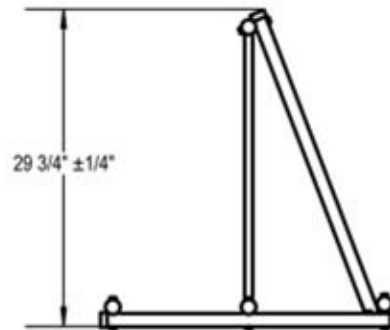

DURA BIKE RACKS

A DIVISION OF HANNAN SPECIALTIES INC.

Made in the USA

DIMENSION SHEET FOR MODEL : GS200 (Grand Stand Bike Rack)

www.durabikelocker.com
4019 LEOS LN. #3 - CARMICHAEL, CA 95608
(916) 488-7026 - (800) 722-BIKE (2453)