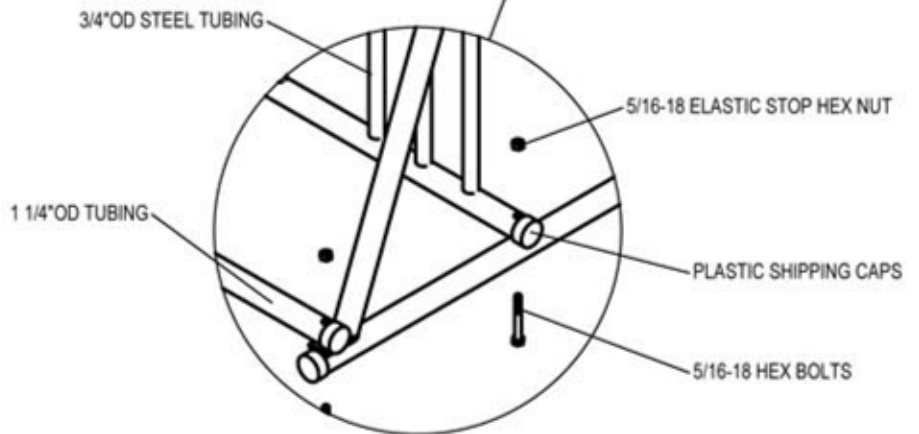

DURA BIKE RACKS

A DIVISION OF HANNAN SPECIALTIES INC.

Made in the USA

DIMENSION SHEET FOR MODEL : GS200 (Grand Stand Bike Rack)

www.durabikelocker.com
4019 LEOS LN. #3 - CARMICHAEL, CA 95608
(916) 488-7026 - (800) 722-BIKE (2453)