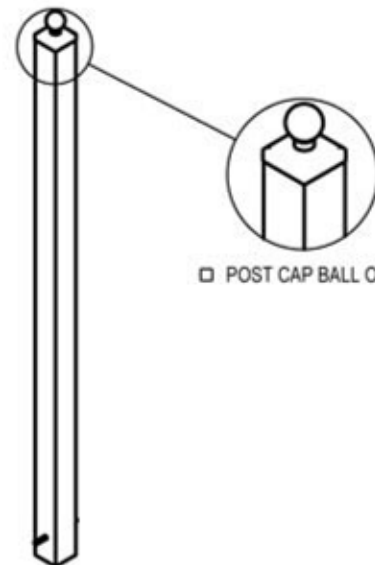

## DIMENSION SHEET FOR MODEL : GRR-9-SF(IG) (Gramercy Bike Rack)

CHECK MOUNTING OPTION

SURFACE MOUNT

IN-GROUND MOUNT DETAIL  
24" BURIAL WITH INCLUDED  
ANCHOR ROD

[www.durabikelocker.com](http://www.durabikelocker.com)  
4019 LEOS LN. #3 - CARMICHAEL, CA 95608  
(916) 488-7026 - (800) 722-BIKE (2453)