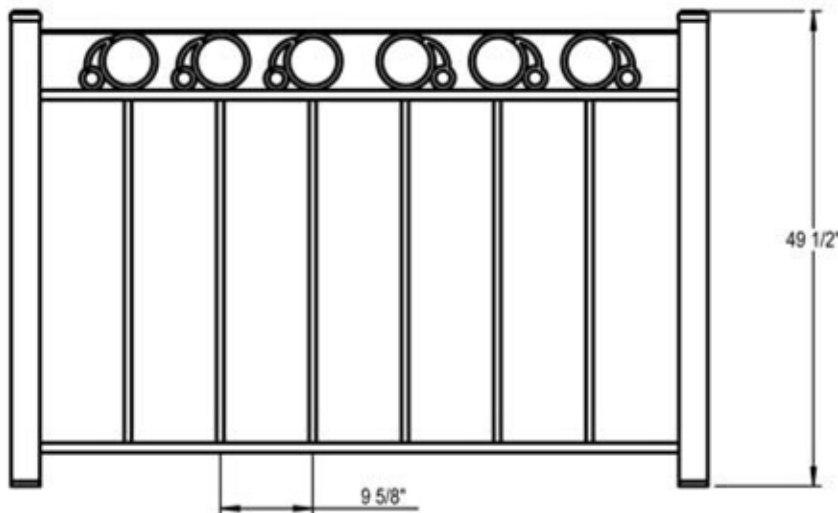

## DIMENSION SHEET FOR MODEL : GRR-9-SF(IG) (Gramercy Bike Rack)

CHECK MOUNTING OPTION

SURFACE MOUNT

IN-GROUND MOUNT DETAIL  
24" BURIAL WITH INCLUDED  
ANCHOR ROD

[www.durabikelocker.com](http://www.durabikelocker.com)  
4019 LEOS LN. #3 - CARMICHAEL, CA 95608  
(916) 488-7026 - (800) 722-BIKE (2453)