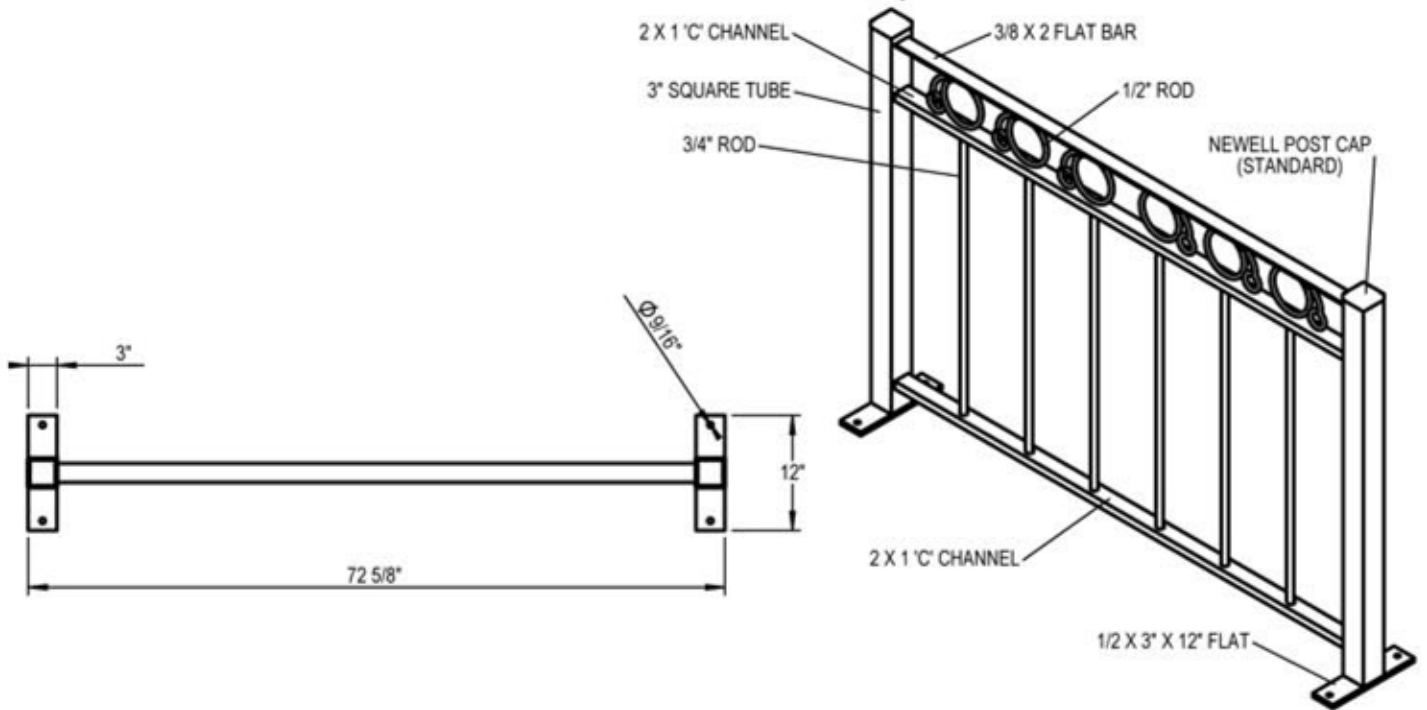

## DIMENSION SHEET FOR MODEL : GRR-9-SF(IG) (Gramercy Bike Rack)

CHECK MOUNTING OPTION

SURFACE MOUNT

IN-GROUND MOUNT DETAIL  
24" BURIAL WITH INCLUDED  
ANCHOR ROD

[www.durabikelocker.com](http://www.durabikelocker.com)  
4019 LEOS LN. #3 - CARMICHAEL, CA 95608  
(916) 488-7026 - (800) 722-BIKE (2453)