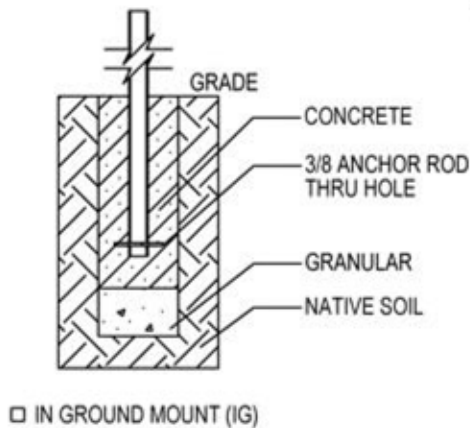

DURA BIKE RACKS

A DIVISION OF HANNAN SPECIALTIES INC.

Made in the USA

DIMENSION SHEET FOR MODEL : GNS-8-IG(SF) (Genesis Bike Rack)

CHECK DESIRED MOUNT □

SECTION VIEWS

www.durabikelocker.com
4019 LEOS LN. #3 - CARMICHAEL, CA 95608
(916) 488-7026 - (800) 722-BIKE (2453)