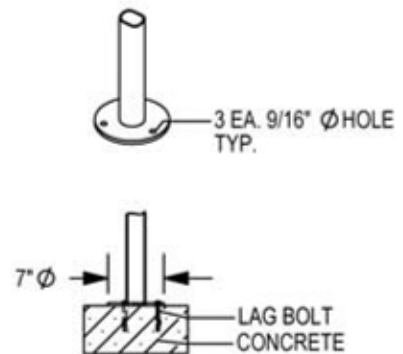

DURA BIKE RACKS

A DIVISION OF HANNAN SPECIALTIES INC.

Made in the USA

DIMENSION SHEET FOR MODEL : GNS-8-IG(SF) (Genesis Bike Rack)

CHECK DESIRED MOUNT □

SECTION VIEWS

www.durabikelocker.com
4019 LEOS LN. #3 - CARMICHAEL, CA 95608
(916) 488-7026 - (800) 722-BIKE (2453)