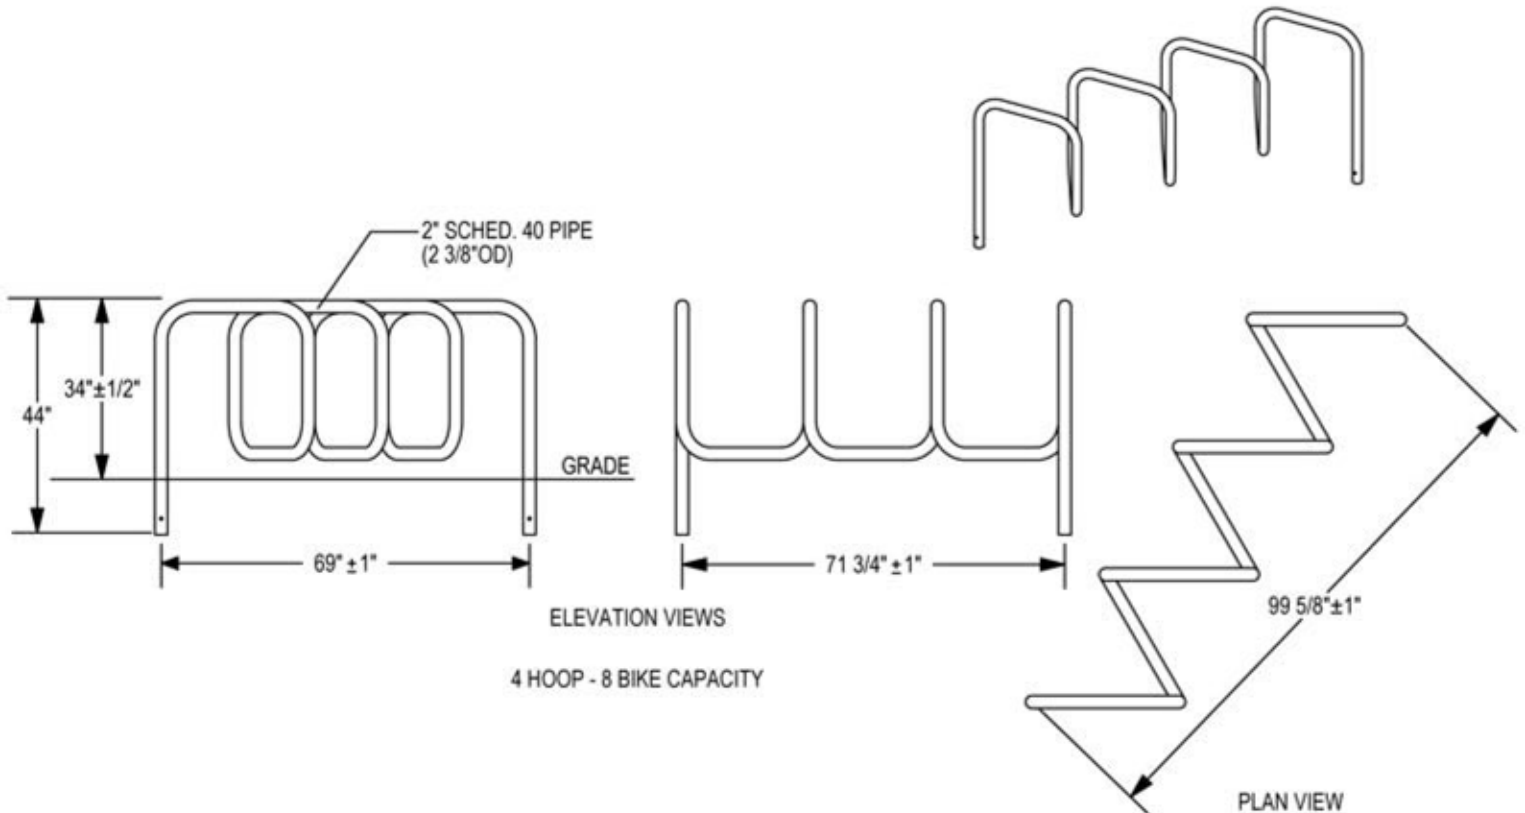

DURA BIKE RACKS

A DIVISION OF HANNAN SPECIALTIES INC.

Made in the USA

DIMENSION SHEET FOR MODEL : GNS-8-IG(SF) (Genesis Bike Rack)

CHECK DESIRED MOUNT □

SECTION VIEWS

www.durabikelocker.com
4019 LEOS LN. #3 - CARMICHAEL, CA 95608
(916) 488-7026 - (800) 722-BIKE (2453)