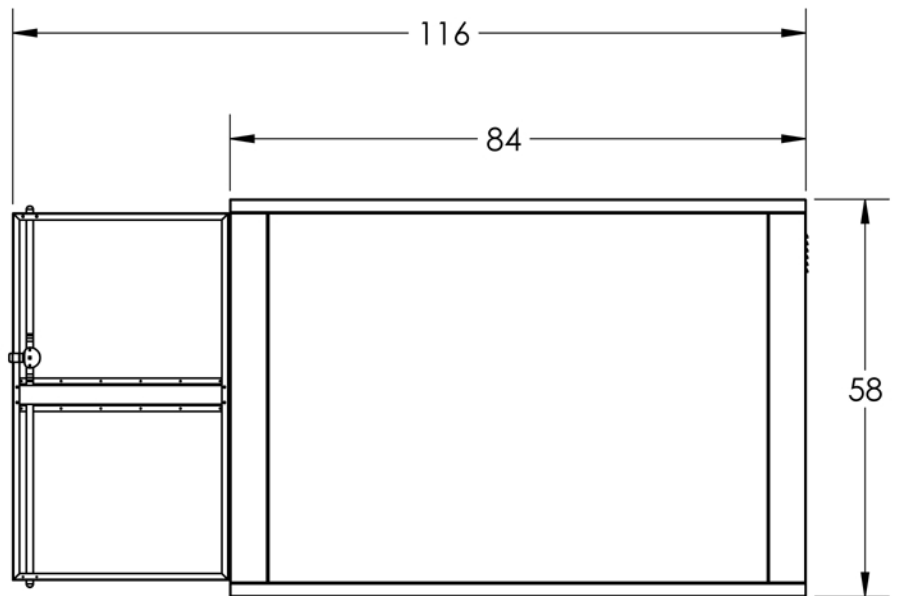

DURA BIKE LOCKER

A DIVISION OF HANNAN SPECIALTIES INC.

Made in the USA

DIMENSION SHEET FOR MODEL: DLR200 Recumbent Bike Locker

www.durabikelocker.com
4019 LEOS LN. #3 - CARMICHAEL, CA 95608
(916) 488-7026 - (800) 722-BIKE (2453)