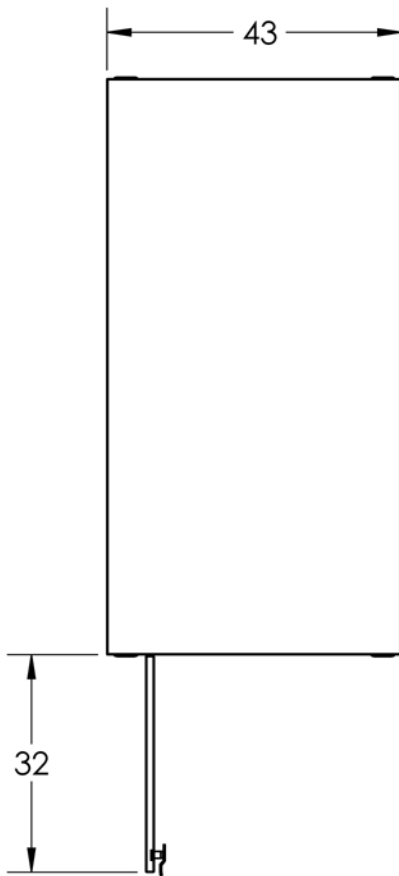

DURA BIKE LOCKER

A DIVISION OF HANNAN SPECIALTIES INC.

Made in the USA

DIMENSION SHEET FOR MODEL: DLR200 Recumbent Bike Locker

www.durabikelocker.com
4019 LEOS LN. #3 - CARMICHAEL, CA 95608
(916) 488-7026 - (800) 722-BIKE (2453)