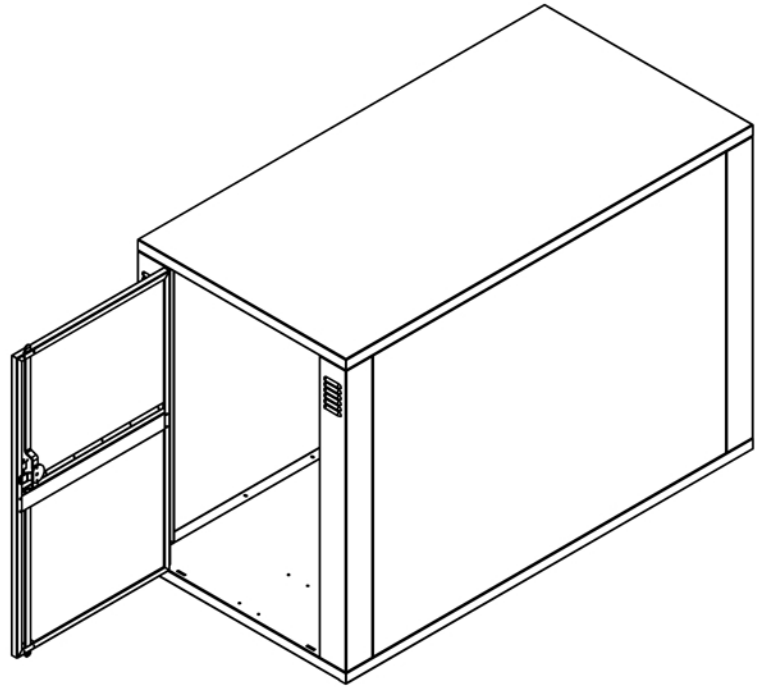

DURA BIKE LOCKER

A DIVISION OF HANNAN SPECIALTIES INC.

Made in the USA

DIMENSION SHEET FOR MODEL: DLR200 Recumbent Bike Locker

www.durabikelocker.com
4019 LEOS LN. #3 - CARMICHAEL, CA 95608
(916) 488-7026 - (800) 722-BIKE (2453)