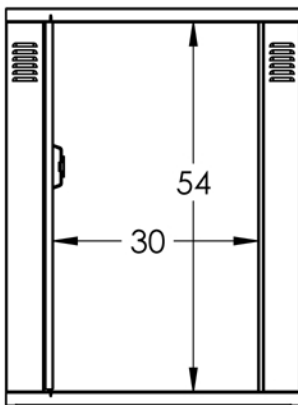

DURA BIKE LOCKER

A DIVISION OF HANNAN SPECIALTIES INC.

Made in the USA

DIMENSION SHEET FOR MODEL: DLR200 Recumbent Bike Locker

www.durabikelocker.com
4019 LEOS LN. #3 - CARMICHAEL, CA 95608
(916) 488-7026 - (800) 722-BIKE (2453)