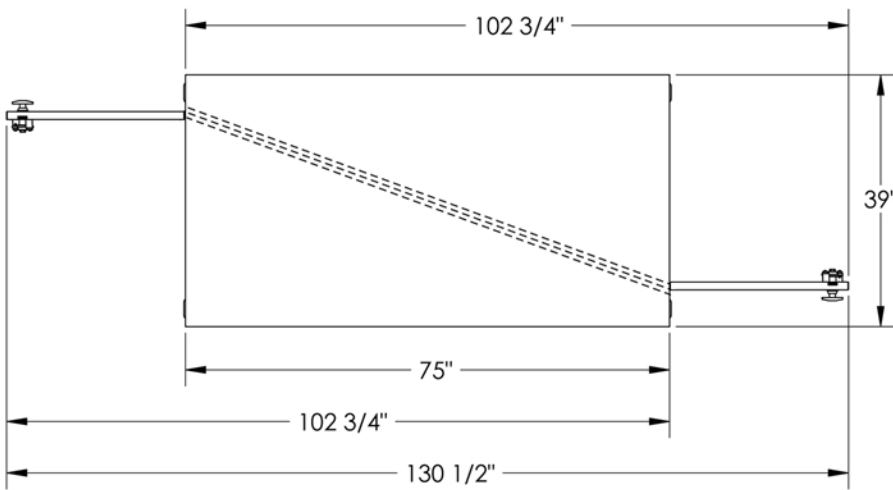

# DURA BIKE LOCKER

A DIVISION OF HANNAN SPECIALTIES INC.

Made in the USA

DIMENSION SHEET FOR  
MODEL: DL100-2

Standard Locker with Divider Panel

[www.durabikelocker.com](http://www.durabikelocker.com)

4019 LEOS LN. #3 - CARMICHAEL, CA 95608