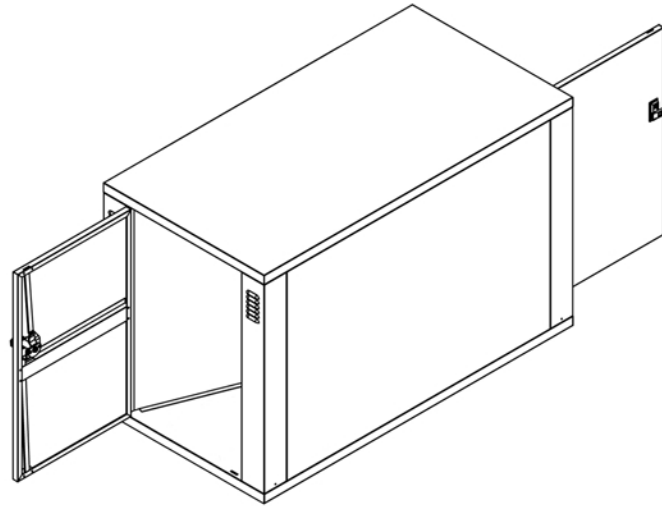

# DURA BIKE LOCKER

A DIVISION OF HANNAN SPECIALTIES INC.

Made in the USA

DIMENSION SHEET FOR  
MODEL: DL100-2

Standard Locker with Divider Panel

[www.durabikelocker.com](http://www.durabikelocker.com)

4019 LEOS LN. #3 - CARMICHAEL, CA 95608