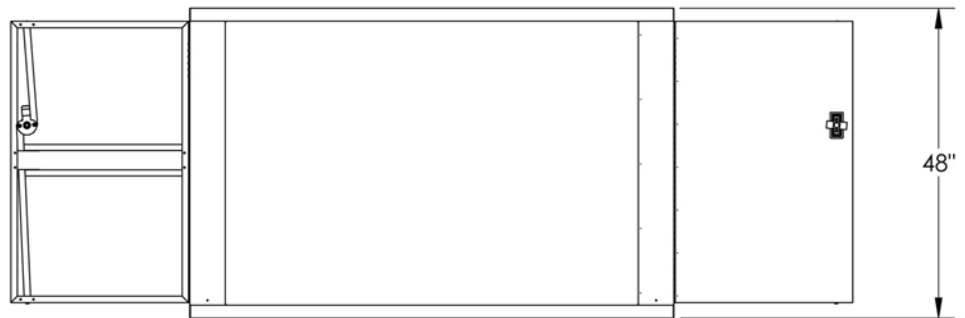

# DURA BIKE LOCKER

A DIVISION OF HANNAN SPECIALTIES INC.

Made in the USA

DIMENSION SHEET FOR  
MODEL: DL100-2

Standard Locker with Divider Panel

[www.durabikelocker.com](http://www.durabikelocker.com)

4019 LEOS LN. #3 - CARMICHAEL, CA 95608