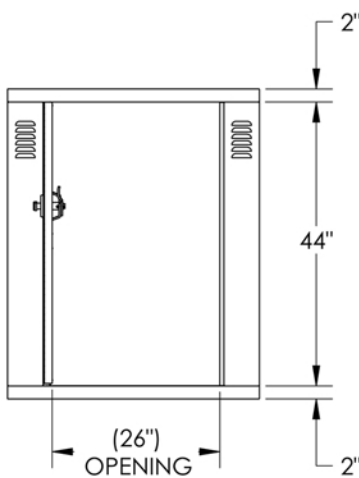

# DURA BIKE LOCKER

A DIVISION OF HANNAN SPECIALTIES INC.

Made in the USA

DIMENSION SHEET FOR  
MODEL: DL100-2

Standard Locker with Divider Panel

[www.durabikelocker.com](http://www.durabikelocker.com)

4019 LEOS LN. #3 - CARMICHAEL, CA 95608