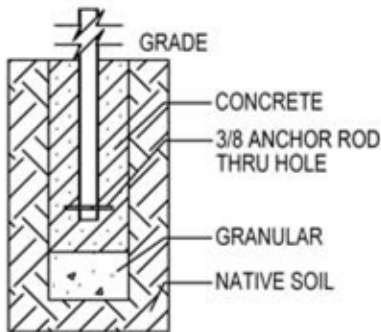

DURA BIKE RACKS

A DIVISION OF HANNAN SPECIALTIES INC.

Made in the USA

DIMENSION SHEET FOR MODEL : CYB-4-SF(IG) (Cyc Bicrac Bike Rack)

CHECK DESIRED MOUNT □

□ IN GROUND MOUNT (IG)

SECTION VIEWS

□ SURFACE FLANGE MOUNT (SF)