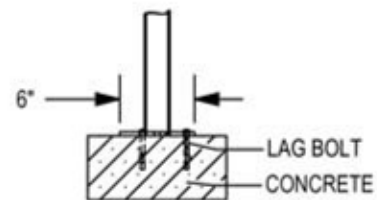

DURA BIKE RACKS

A DIVISION OF HANNAN SPECIALTIES INC.

Made in the USA

DIMENSION SHEET FOR MODEL : CYB-4-SF(IG) (Cyc Bicrac Bike Rack)

CHECK DESIRED MOUNT □

□ IN GROUND MOUNT (IG)

SECTION VIEWS

□ SURFACE FLANGE MOUNT (SF)