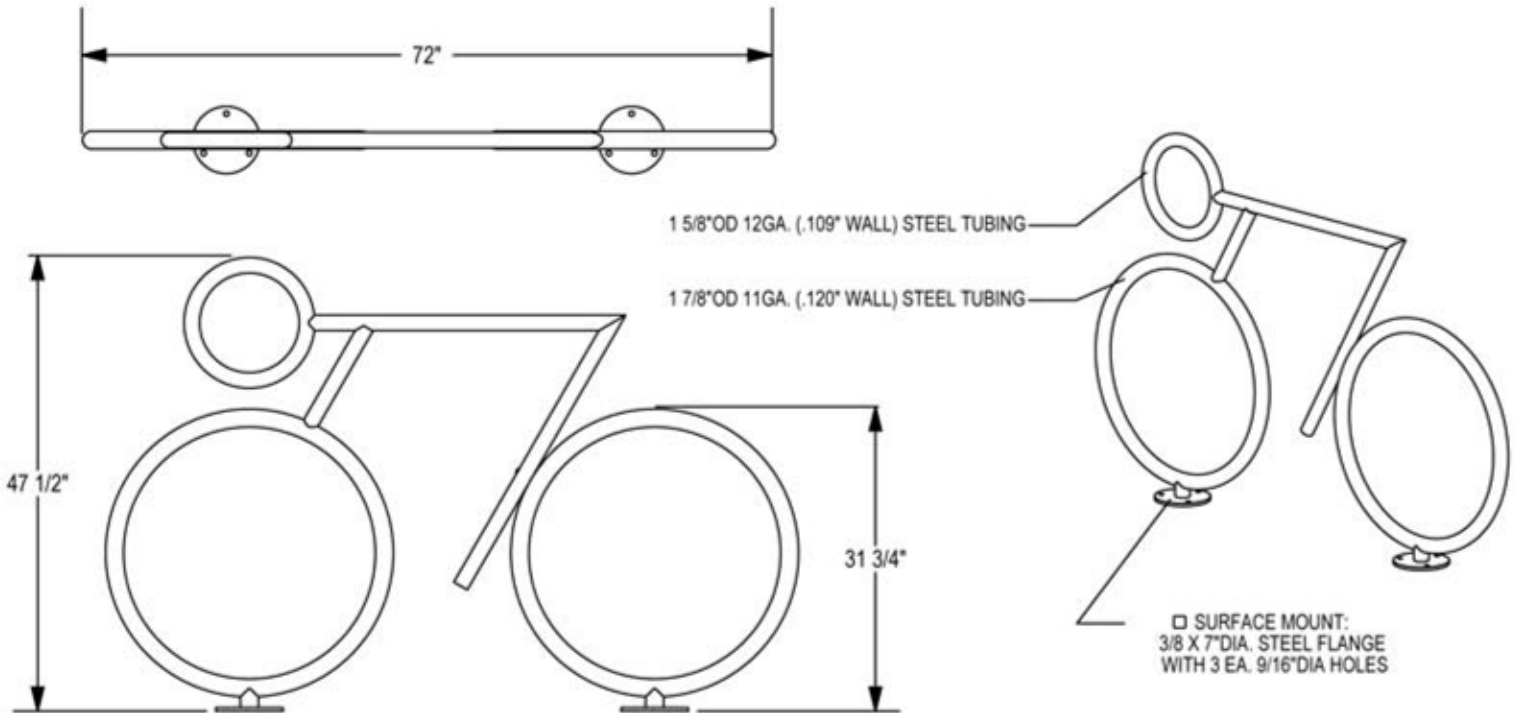

DURA BIKE RACKS

A DIVISION OF HANNAN SPECIALTIES INC.

Made in the USA

DIMENSION SHEET FOR MODEL : CYB-4-SF(IG) (Cyc Bicrac Bike Rack)

CHECK DESIRED MOUNT □

□ IN GROUND MOUNT (IG)

SECTION VIEWS

□ SURFACE FLANGE MOUNT (SF)