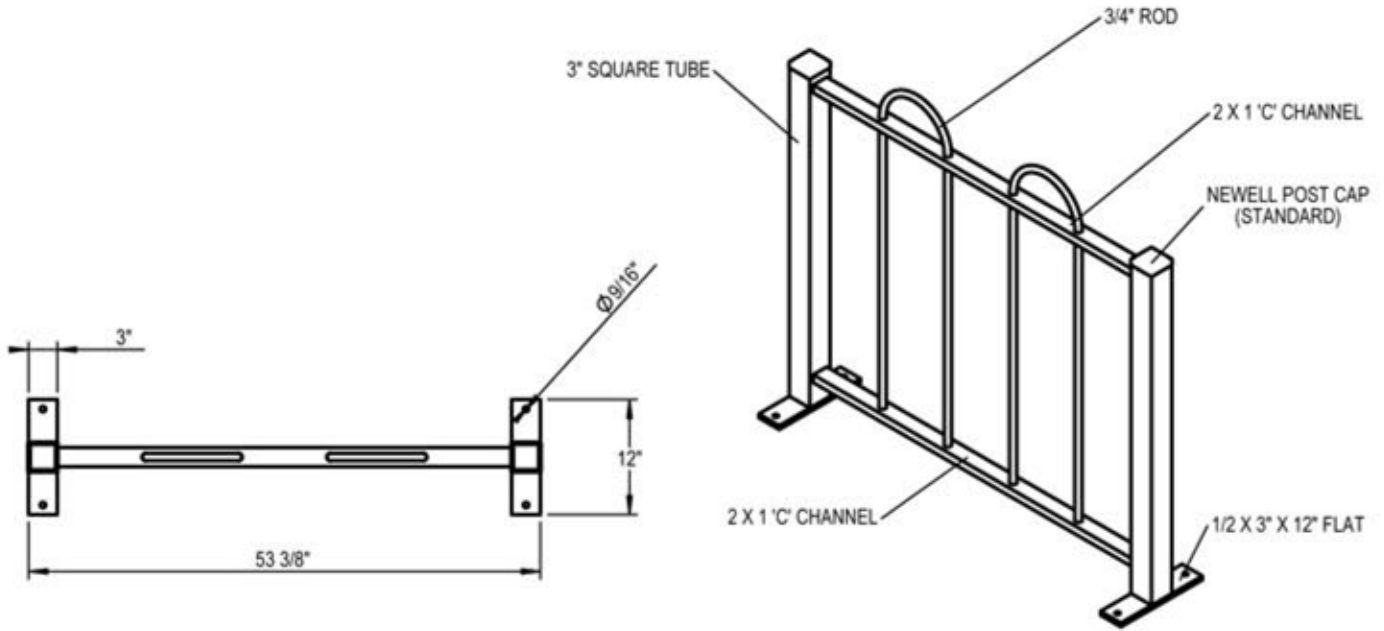

## DIMENSION SHEET FOR MODEL : CLR-9-SF(IG) (Classic Bike Rack)

CHECK MOUNTING OPTION

SURFACE MOUNT

IN-GROUND MOUNT DETAIL  
24" BURIAL WITH INCLUDED  
ANCHOR ROD

POST CAP BALL OPTION

[www.durabikelocker.com](http://www.durabikelocker.com)  
4019 LEOS LN. #3 - CARMICHAEL, CA 95608  
(916) 488-7026 - (800) 722-BIKE (2453)