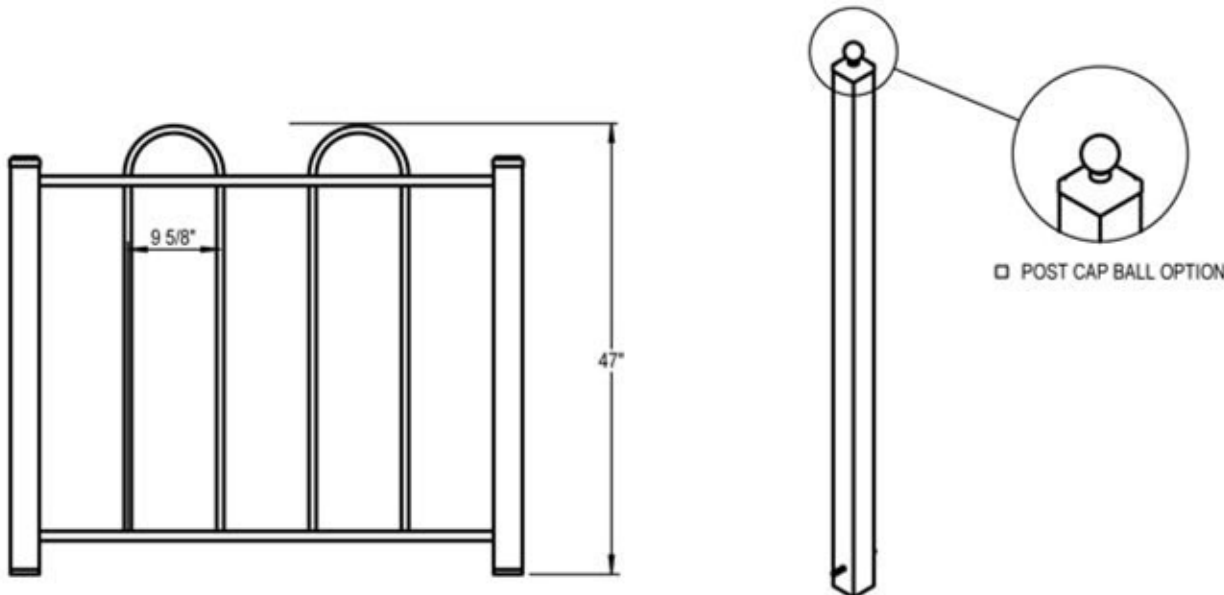

## DIMENSION SHEET FOR MODEL : CLR-9-SF(IG) (Classic Bike Rack)

CHECK MOUNTING OPTION

SURFACE MOUNT

IN-GROUND MOUNT DETAIL  
24" BURIAL WITH INCLUDED  
ANCHOR ROD

POST CAP BALL OPTION

[www.durabikelocker.com](http://www.durabikelocker.com)  
4019 LEOS LN. #3 - CARMICHAEL, CA 95608  
(916) 488-7026 - (800) 722-BIKE (2453)