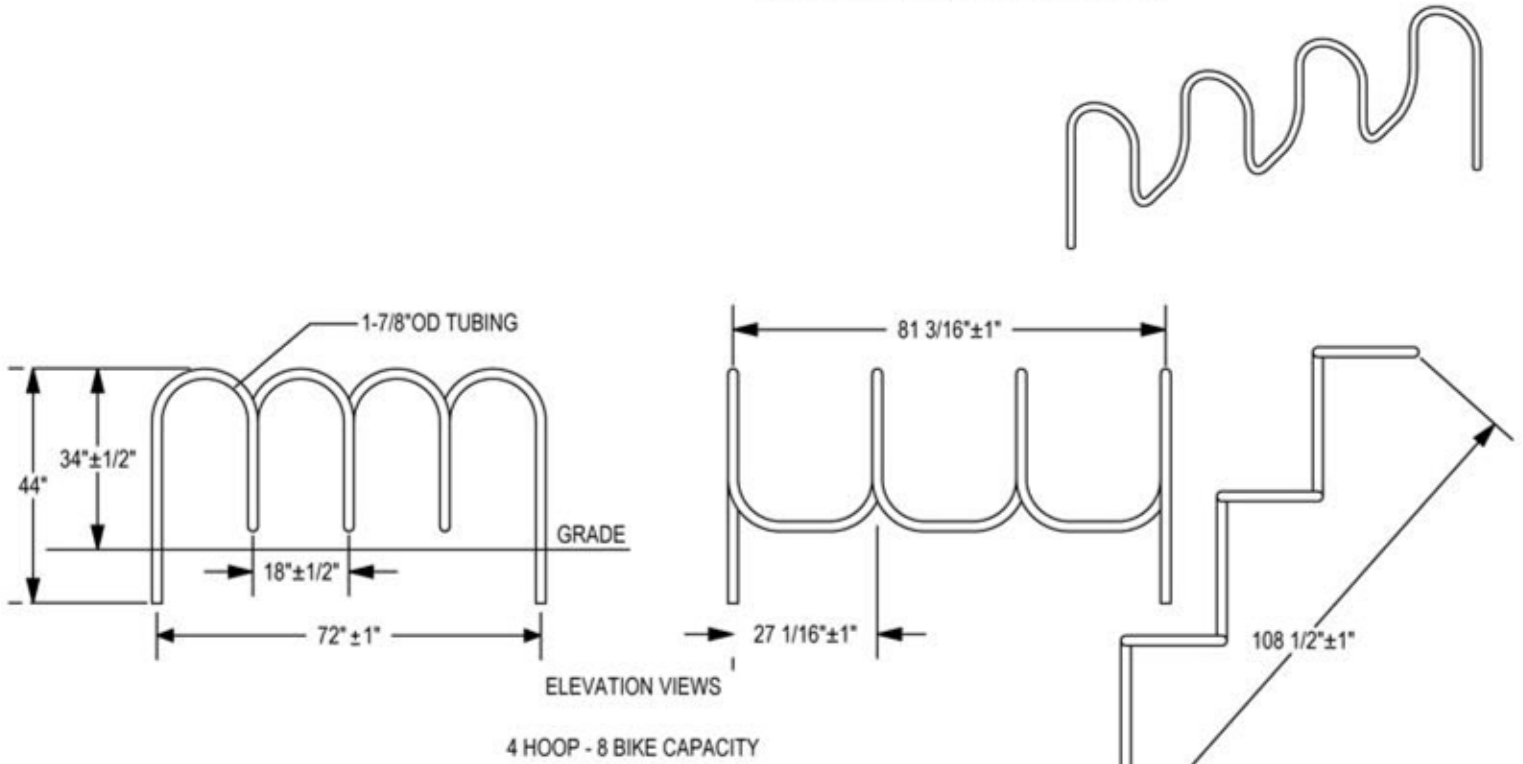

DURA BIKE RACKS

A DIVISION OF HANNAN SPECIALTIES INC.

Made in the USA

DIMENSION SHEET FOR MODEL : CIR-8-IG(SF) (Circa 2000 Bike Rack)

CHECK DESIRED MOUNT □

SECTION VIEWS

www.durabikelocker.com
4019 LEOS LN. #3 - CARMICHAEL, CA 95608
(916) 488-7026 - (800) 722-BIKE (2453)