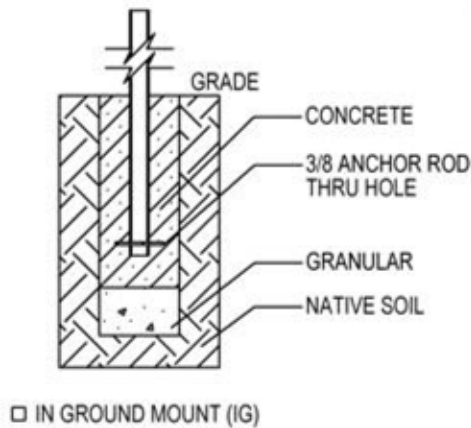

DURA BIKE RACKS

A DIVISION OF HANNAN SPECIALTIES INC.

Made in the USA

DIMENSION SHEET FOR MODEL : CIR-8-IG(SF) (Circa 2000 Bike Rack)

CHECK DESIRED MOUNT □

SECTION VIEWS

www.durabikelocker.com
4019 LEOS LN. #3 - CARMICHAEL, CA 95608
(916) 488-7026 - (800) 722-BIKE (2453)