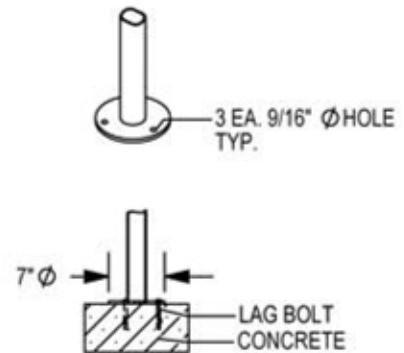

DURA BIKE RACKS

A DIVISION OF HANNAN SPECIALTIES INC.

Made in the USA

DIMENSION SHEET FOR MODEL : CIR-8-IG(SF) (Circa 2000 Bike Rack)

CHECK DESIRED MOUNT □

SECTION VIEWS

www.durabikelocker.com
4019 LEOS LN. #3 - CARMICHAEL, CA 95608
(916) 488-7026 - (800) 722-BIKE (2453)