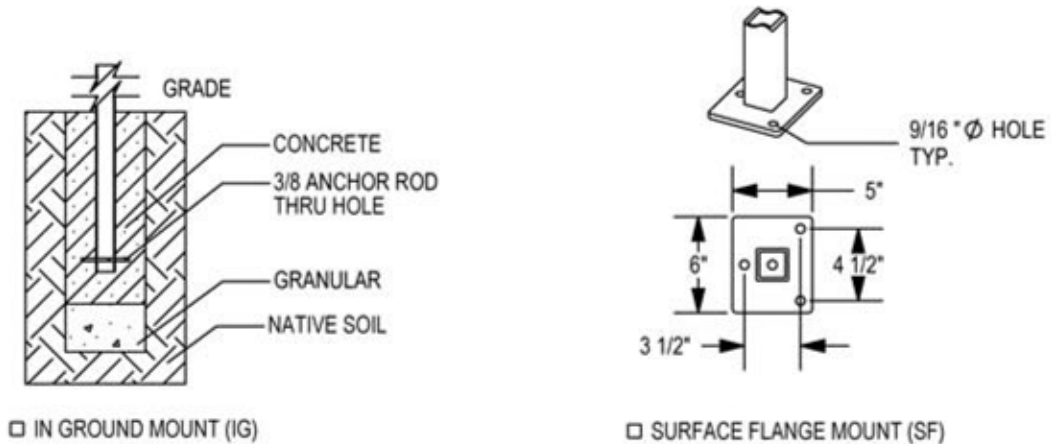

DURA BIKE RACKS

A DIVISION OF HANNAN SPECIALTIES INC.

Made in the USA

DIMENSION SHEET FOR MODEL : CS200-9-IG(SF,SG) (Capitol Square Bike Rack)

7 LOOP - 9 BIKE
CHECK DESIRED MOUNT

SECTION VIEWS

www.durabikelocker.com
4019 LEOS LN. #3 - CARMICHAEL, CA 95608
(916) 488-7026 - (800) 722-BIKE (2453)