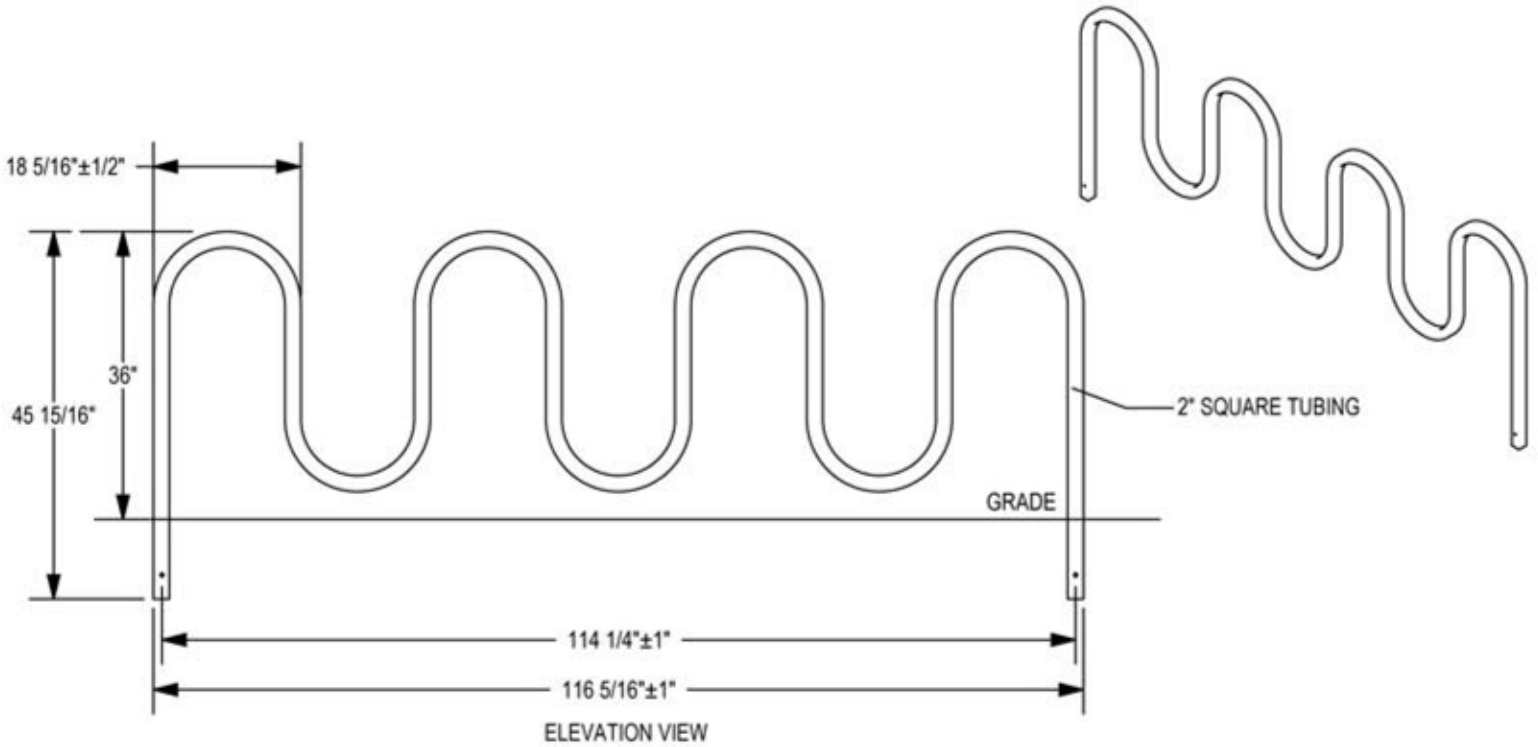

DURA BIKE RACKS

A DIVISION OF HANNAN SPECIALTIES INC.

Made in the USA

DIMENSION SHEET FOR MODEL : CS200-9-IG(SF,SG) (Capitol Square Bike Rack)

7 LOOP - 9 BIKE
CHECK DESIRED MOUNT

SECTION VIEWS

www.durabikelocker.com
4019 LEOS LN. #3 - CARMICHAEL, CA 95608
(916) 488-7026 - (800) 722-BIKE (2453)