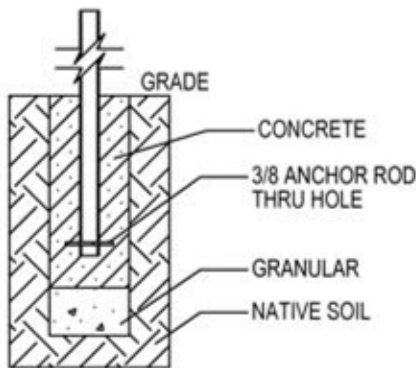

DURA BIKE RACKS

A DIVISION OF HANNAN SPECIALTIES INC.

Made in the USA

DIMENSION SHEET FOR MODEL : BOL800-2(R)-SF(IG) (Bollard Bike Rack)

SQUARE ARMS

ROUND ARMS (R)

CHECK DESIRED ARMS

CHECK DESIRED MOUNT

IN GROUND MOUNT (IG)

SURFACE FLANGE MOUNT (SF)

SECTION VIEWS

www.durabikelocker.com
4019 LEOS LN. #3 - CARMICHAEL, CA 95608
(916) 488-7026 - (800) 722-BIKE (2453)