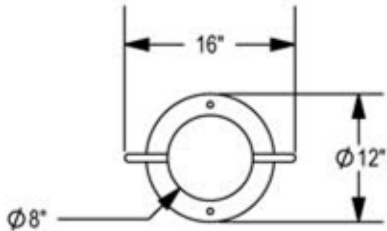

DURA BIKE RACKS

A DIVISION OF HANNAN SPECIALTIES INC.

Made in the USA

DIMENSION SHEET FOR MODEL : BOL800-2(R)-SF(IG) (Bollard Bike Rack)

SQUARE ARMS

ROUND ARMS (R)

CHECK DESIRED ARMS

CHECK DESIRED MOUNT