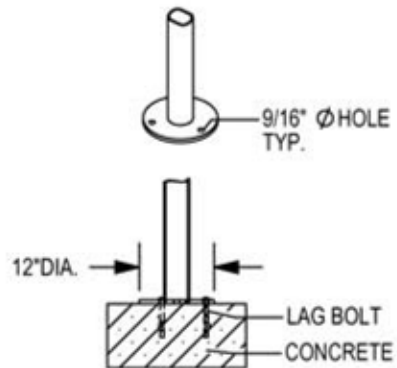

DURA BIKE RACKS

A DIVISION OF HANNAN SPECIALTIES INC.

Made in the USA

DIMENSION SHEET FOR MODEL : BOL800-2(R)-SF(IG) (Bollard Bike Rack)

SQUARE ARMS

ROUND ARMS (R)

CHECK DESIRED ARMS

CHECK DESIRED MOUNT

IN GROUND MOUNT (IG)

SURFACE FLANGE MOUNT (SF)

SECTION VIEWS

www.durabikelocker.com
4019 LEOS LN. #3 - CARMICHAEL, CA 95608
(916) 488-7026 - (800) 722-BIKE (2453)