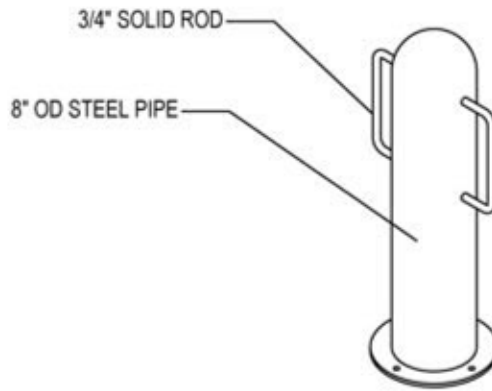

DURA BIKE RACKS

A DIVISION OF HANNAN SPECIALTIES INC.

Made in the USA

DIMENSION SHEET FOR MODEL : BOL800-2(R)-SF(IG) (Bollard Bike Rack)

SQUARE ARMS

ROUND ARMS (R)

CHECK DESIRED ARMS

CHECK DESIRED MOUNT