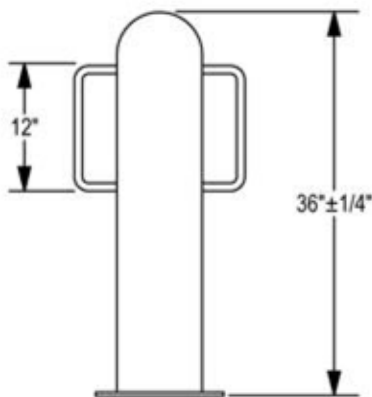

DURA BIKE RACKS

A DIVISION OF HANNAN SPECIALTIES INC.

Made in the USA

DIMENSION SHEET FOR MODEL : BOL800-2(R)-SF(IG) (Bollard Bike Rack)

SQUARE ARMS

ROUND ARMS (R)

CHECK DESIRED ARMS

CHECK DESIRED MOUNT