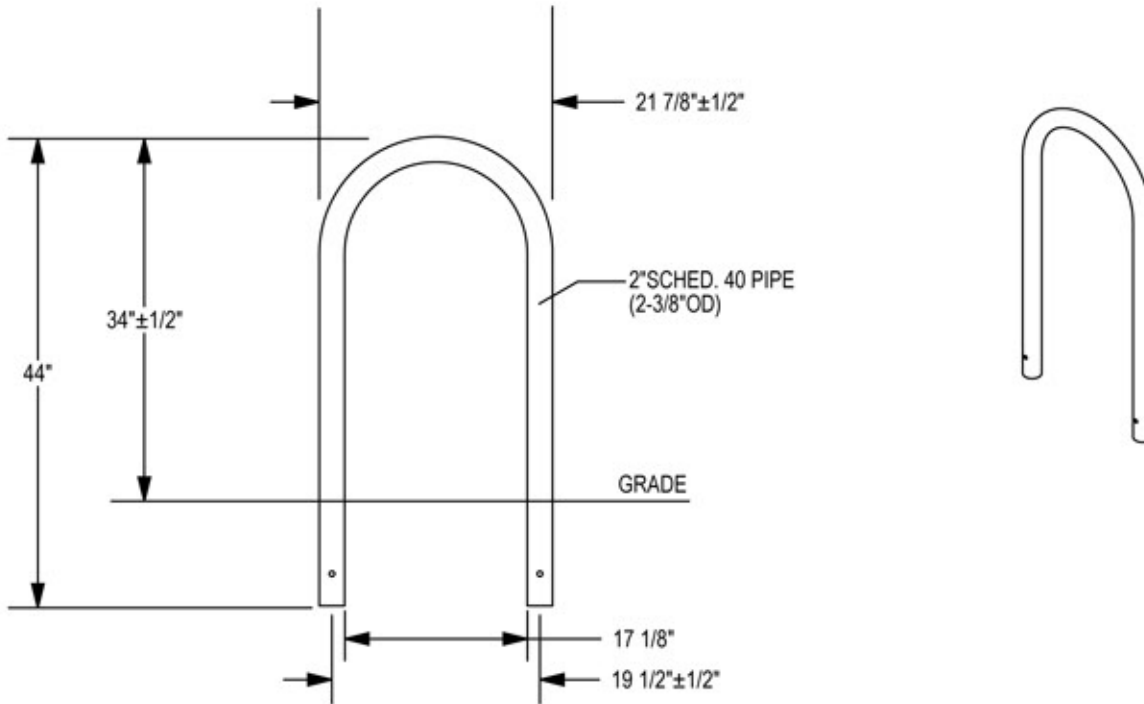

## DIMENSION SHEET FOR MODEL : U238-IG(SF,SG) ('U' Bike Rack)

ELEVATION VIEW

CHECK DESIRED MOUNT □

□ IN GROUND MOUNT (IG)

□ SURFACE FLANGE MOUNT (SF)

SECTION VIEWS

[www.durabikelocker.com](http://www.durabikelocker.com)  
 4019 LEOS LN. #3 - CARMICHAEL, CA 95608  
 (916) 488-7026 - (800) 722-BIKE (2453)