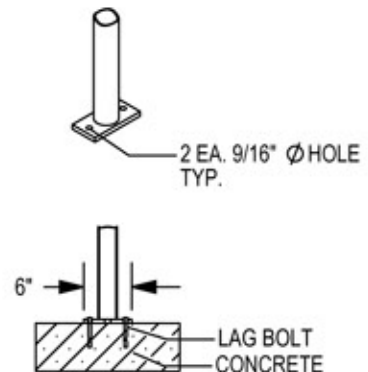

## DIMENSION SHEET FOR MODEL : U238-IG(SF,SG) ('U' Bike Rack)

ELEVATION VIEW

CHECK DESIRED MOUNT □

□ IN GROUND MOUNT (IG)

□ SURFACE FLANGE MOUNT (SF)

SECTION VIEWS

[www.durabikelocker.com](http://www.durabikelocker.com)  
 4019 LEOS LN. #3 - CARMICHAEL, CA 95608  
 (916) 488-7026 - (800) 722-BIKE (2453)