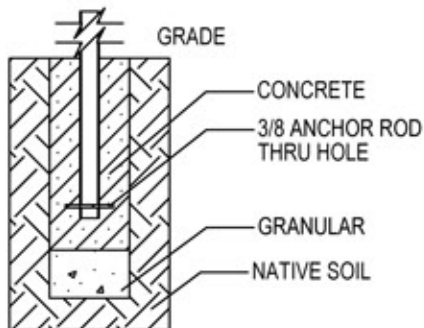

## DIMENSION SHEET FOR MODEL : U238-IG(SF,SG) ('U' Bike Rack)

ELEVATION VIEW

CHECK DESIRED MOUNT □

□ IN GROUND MOUNT (IG)

□ SURFACE FLANGE MOUNT (SF)

SECTION VIEWS

[www.durabikelocker.com](http://www.durabikelocker.com)  
 4019 LEOS LN. #3 - CARMICHAEL, CA 95608  
 (916) 488-7026 - (800) 722-BIKE (2453)